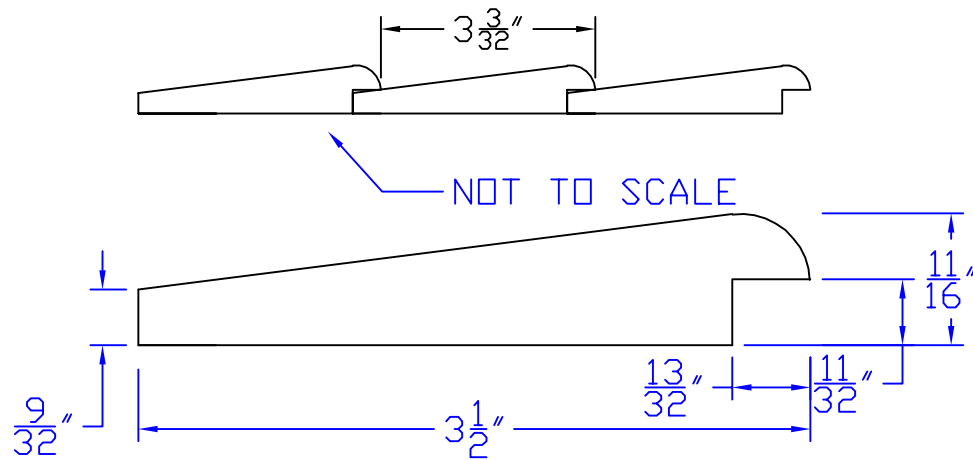

Creative Woodworking N.W., Inc.

1036 S.E. Taylor * Portland, Oregon 97214

Phone:(503) 230-9265 * Fax:(503) 232-9082

www.Creativewoodworkingnw.com

SDSL006

$11/16$ " x $3-1/2$ "