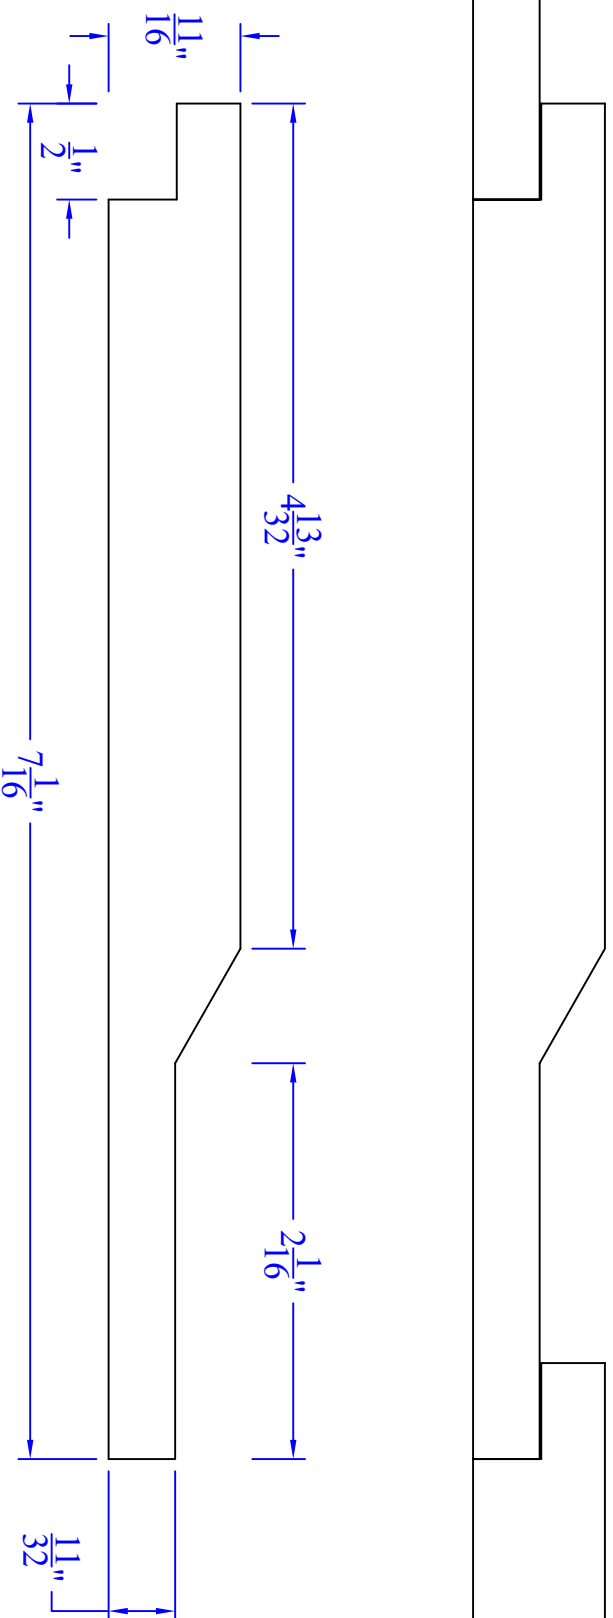

Creative Woodworking N.W., Inc.

1036 S.E. Taylor * Portland, Oregon 97214

Phone:(503) 230-9265 * Fax:(503) 232-9082

www.Creativewoodworkingnw.com

SDSL007

11/16" x 7-1/16"