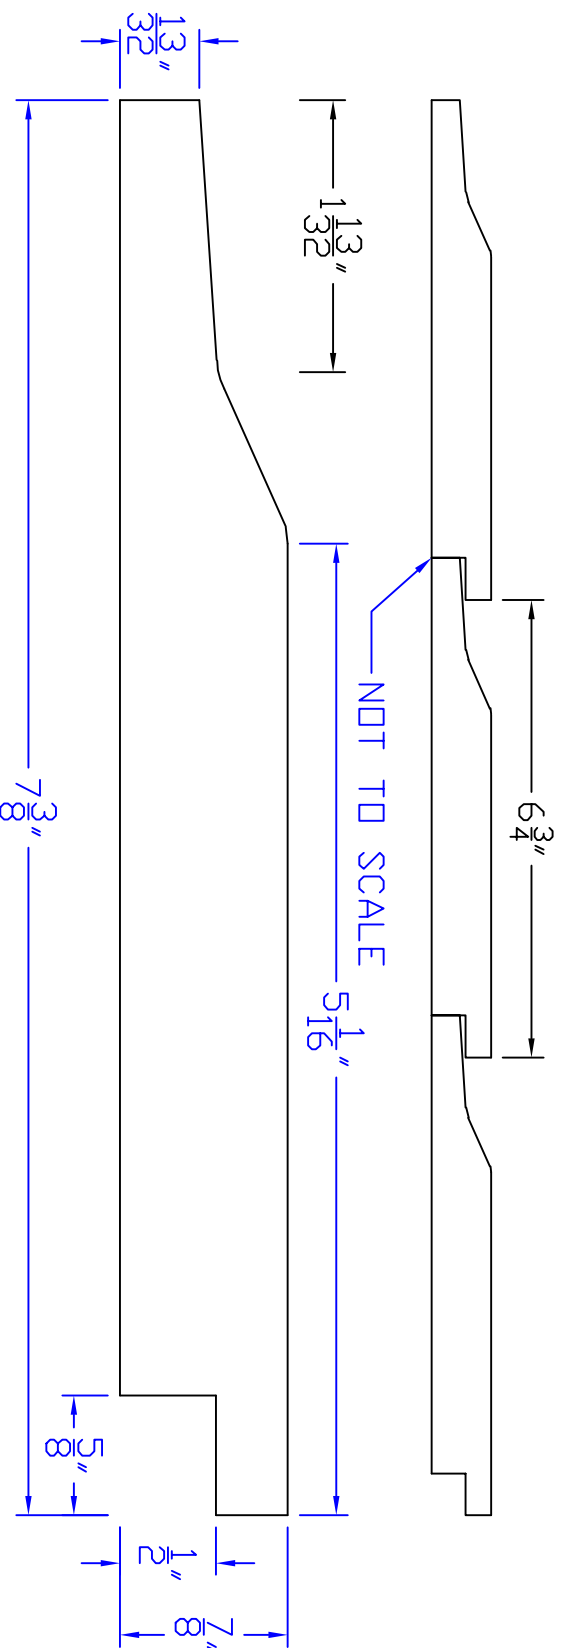

# Creative Woodworking N.W., Inc.

1036 S.E. Taylor \* Portland, Oregon 97214

Phone:(503) 230-9265 \* Fax:(503) 232-9082

[www.Creativewoodworkingnw.com](http://www.Creativewoodworkingnw.com)

SDSL009

7/8" X 7 3/8"