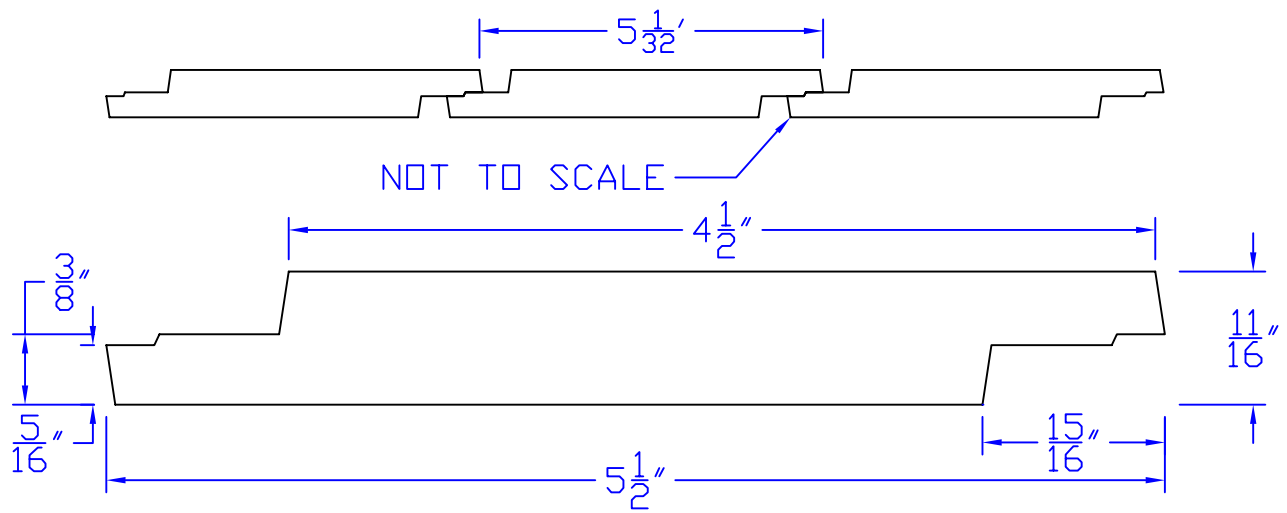

# Creative Woodworking N.W., Inc.

1036 S.E. Taylor \* Portland, Oregon 97214

Phone:(503) 230-9265 \* Fax:(503) 232-9082

www.Creativewoodworkingnw.com

SDSL010  
 $11/16" \times 5-1/2"$