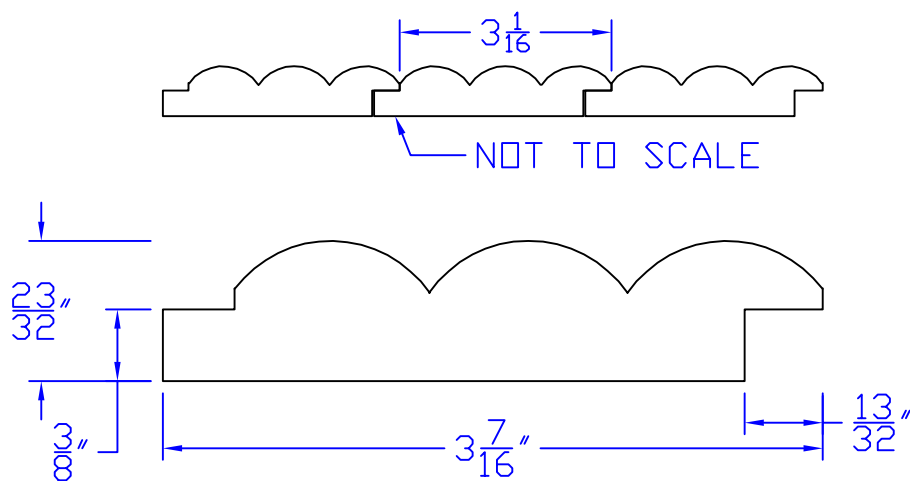

Creative Woodworking N.W., Inc.

1036 S.E. Taylor * Portland, Oregon 97214

Phone:(503) 230-9265 * Fax:(503) 232-9082

www.Creativewoodworkingnw.com

SDSL012

$23/32$ " X $3\ 7/16$ "