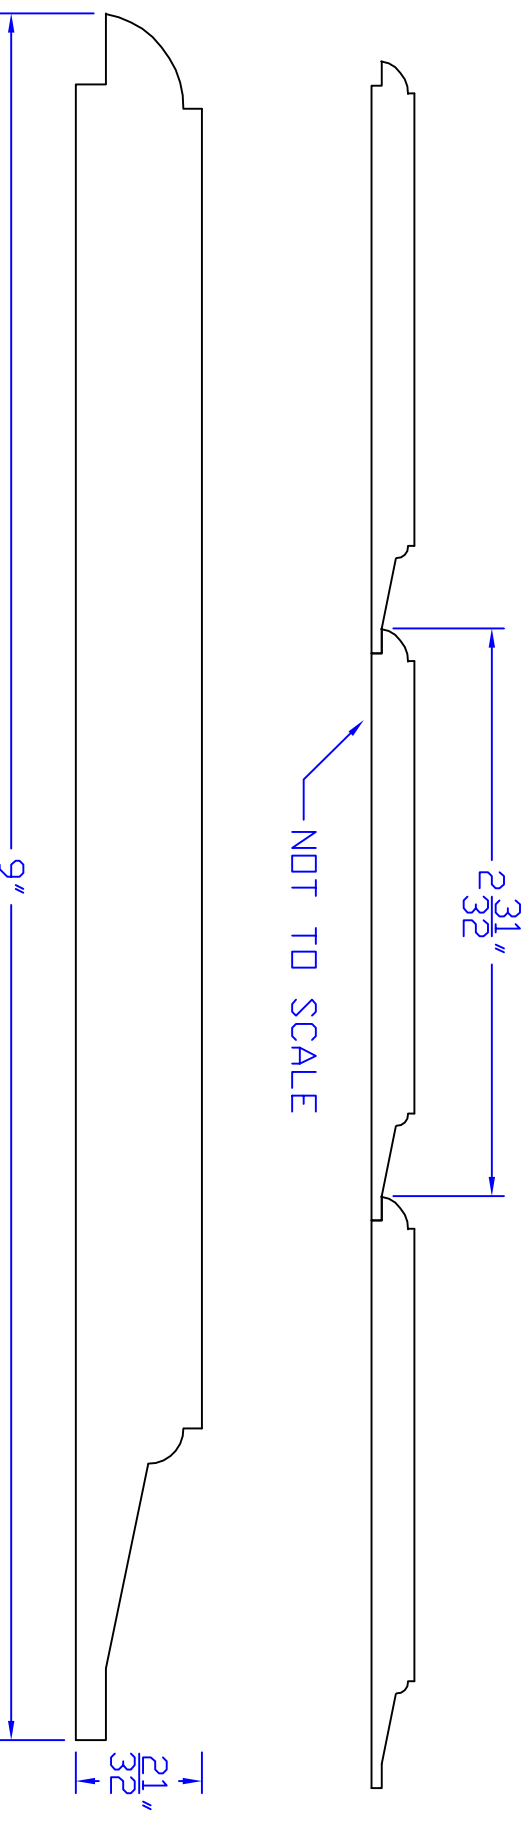

Creative Woodworking N.W., Inc.

1036 S.E. Taylor * Portland, Oregon 97214
Phone:(503) 230-9265 * Fax:(503) 232-9082
www.Creativewoodworkingnw.com

SDSL013

2 1/32" X 9"

VARIOUS WIDTHS AVAILABLE