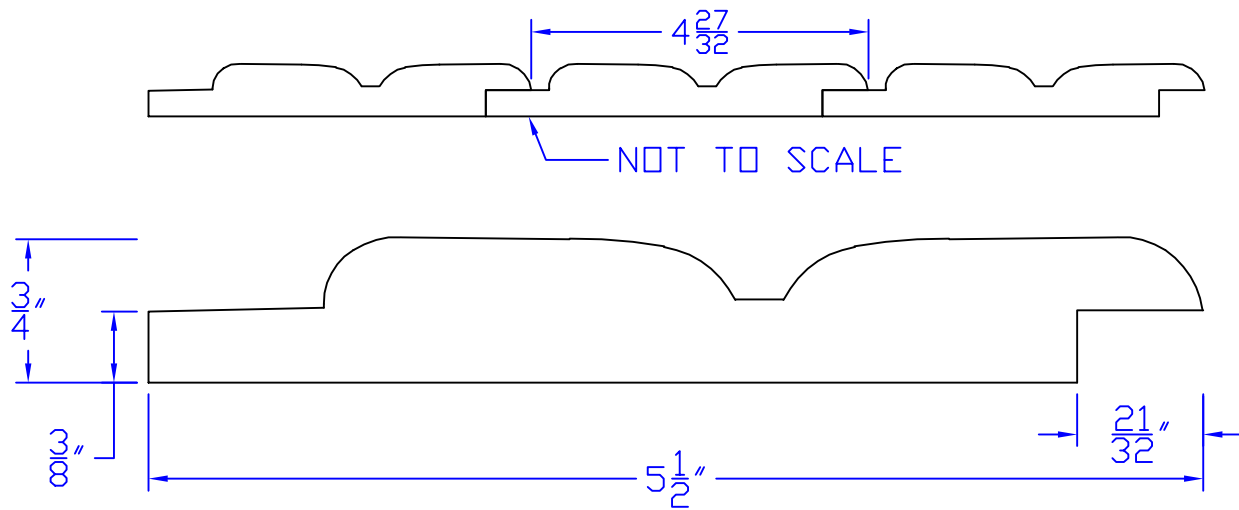

Creative Woodworking N.W., Inc.

1036 S.E. Taylor * Portland, Oregon 97214

Phone:(503) 230-9265 * Fax:(503) 232-9082

www.Creativewoodworkingnw.com

SDSL014

$13/16$ " X $5\ 1/2$ "