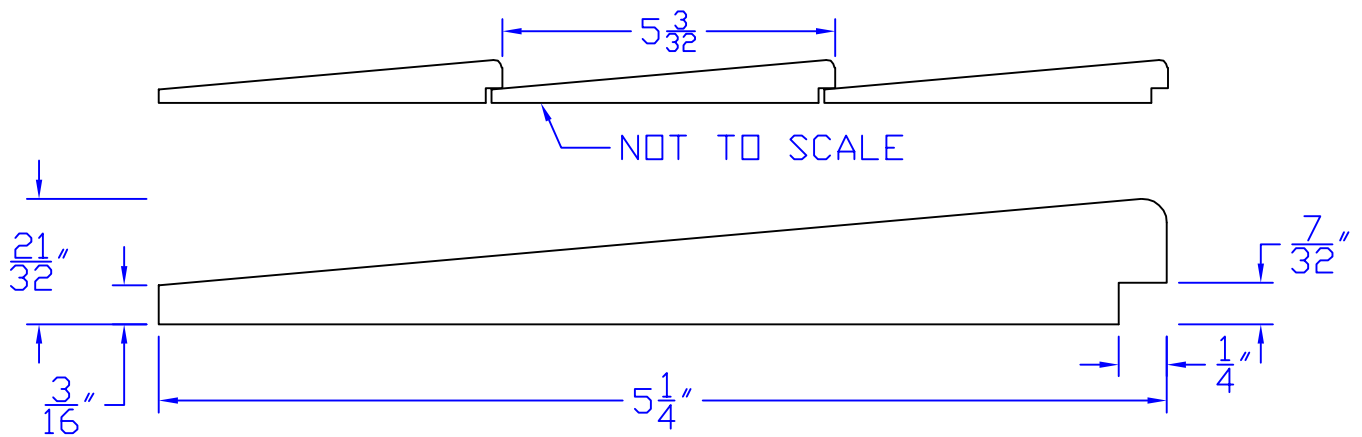

Creative Woodworking N.W., Inc.

1036 S.E. Taylor * Portland, Oregon 97214

Phone:(503) 230-9265 * Fax:(503) 232-9082

www.Creativewoodworkingnw.com

SDSL015

$21/32$ " X $5\ 1/4$ "