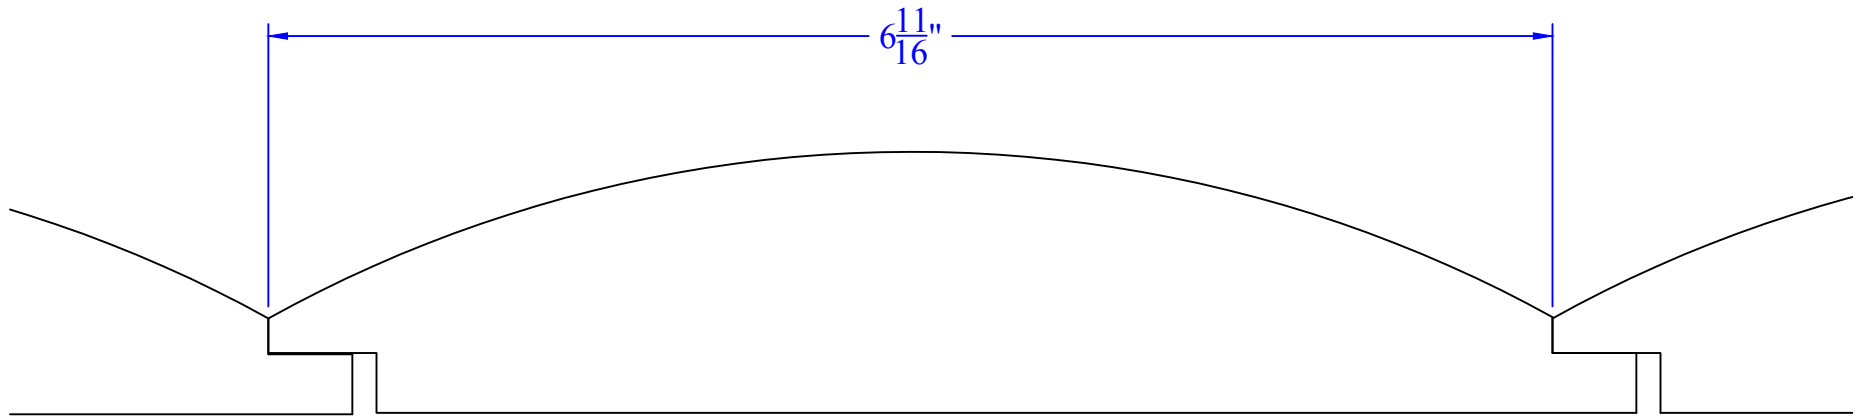

Creative Woodworking N.W., Inc.

1036 S.E. Taylor * Portland, Oregon 97214
Phone:(503) 230-9265 * Fax:(503) 232-9082
www.Creativewoodworkingnw.com

SDSL016

1-3/8" x 7-1/8"