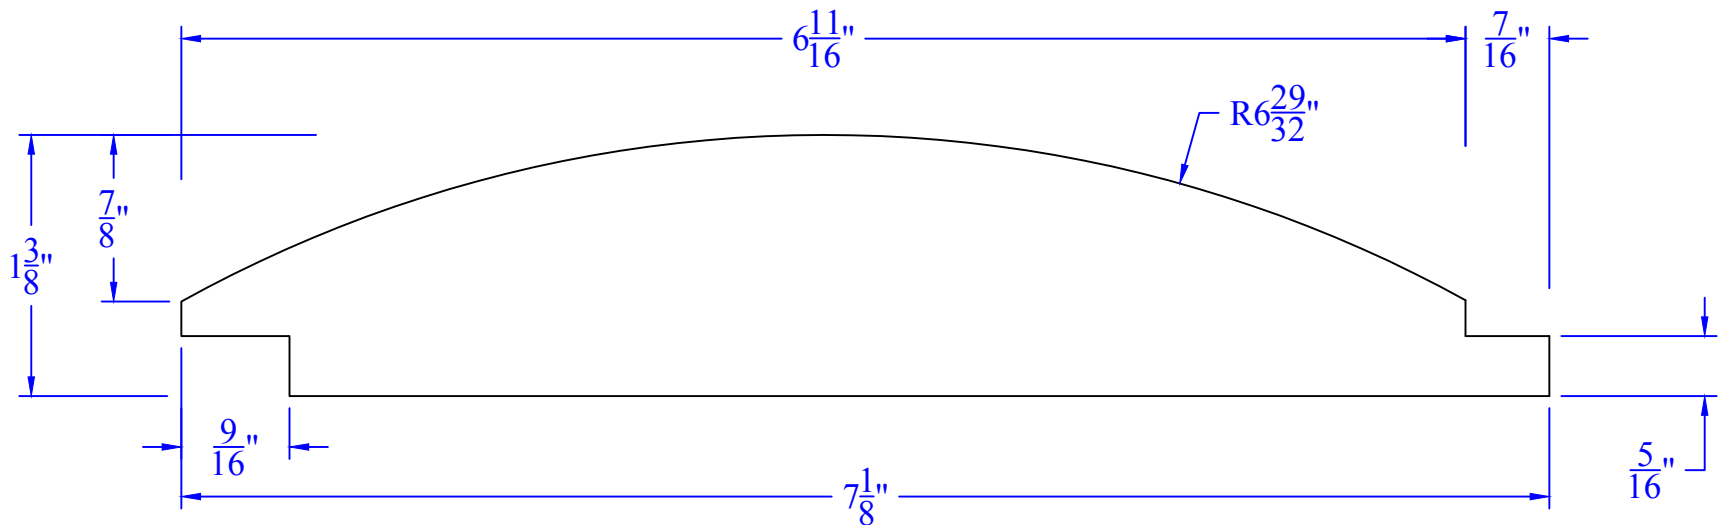

Creative Woodworking N.W., Inc.

1036 S.E. Taylor * Portland, Oregon 97214
Phone:(503) 230-9265 * Fax:(503) 232-9082
www.Creativewoodworkingnw.com

SDSL016

1-3/8" x 7-1/8"