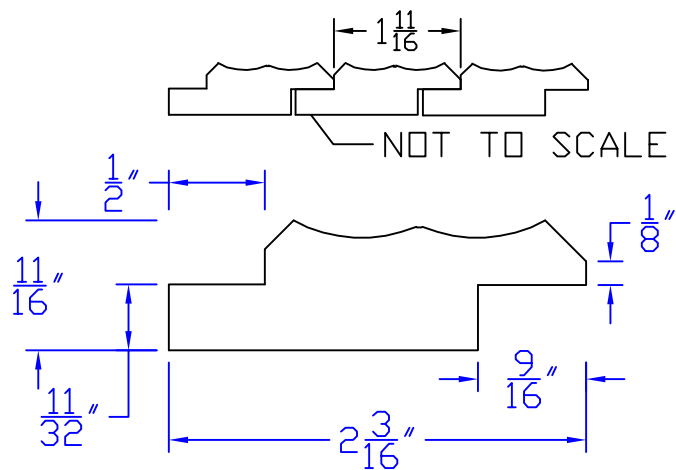

Creative Woodworking N.W., Inc.

1036 S.E. Taylor * Portland, Oregon 97214

Phone:(503) 230-9265 * Fax:(503) 232-9082

www.Creativewoodworkingnw.com

SDSL017

$11/16$ " \times $2-3/16$ "