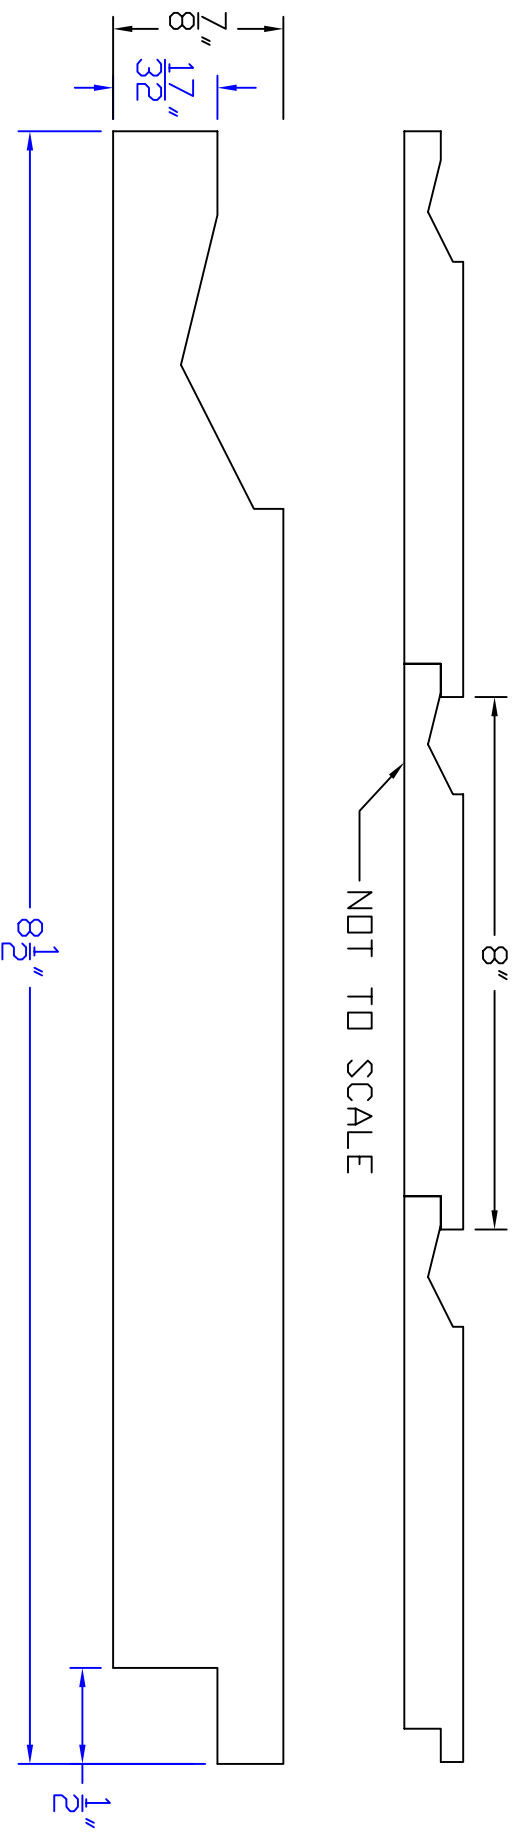

# Creative Woodworking N.W., Inc.

1036 S.E. Taylor \* Portland, Oregon 97214  
Phone:(503) 230-9265 \* Fax:(503) 232-9082  
[www.Creativewoodworkingnw.com](http://www.Creativewoodworkingnw.com)

SDSL020

7/8" X 8-1/2"

VARIOUS WIDTHS AVAILABLE