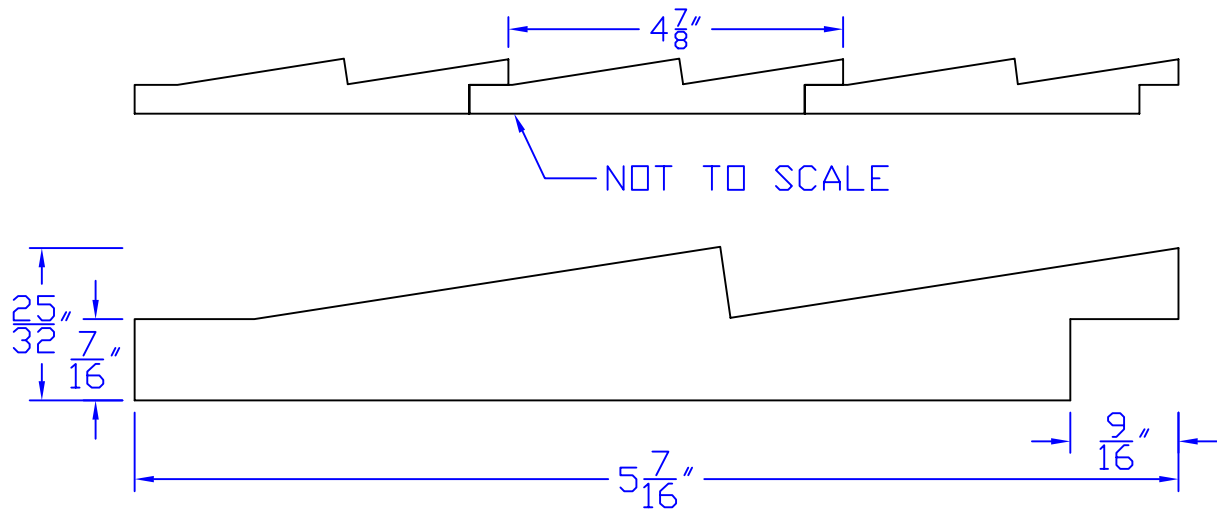

# Creative Woodworking N.W., Inc.

1036 S.E. Taylor \* Portland, Oregon 97214

Phone:(503) 230-9265 \* Fax:(503) 232-9082

www.Creativewoodworkingnw.com

SDSL021  
25/32" X 5-7/16"