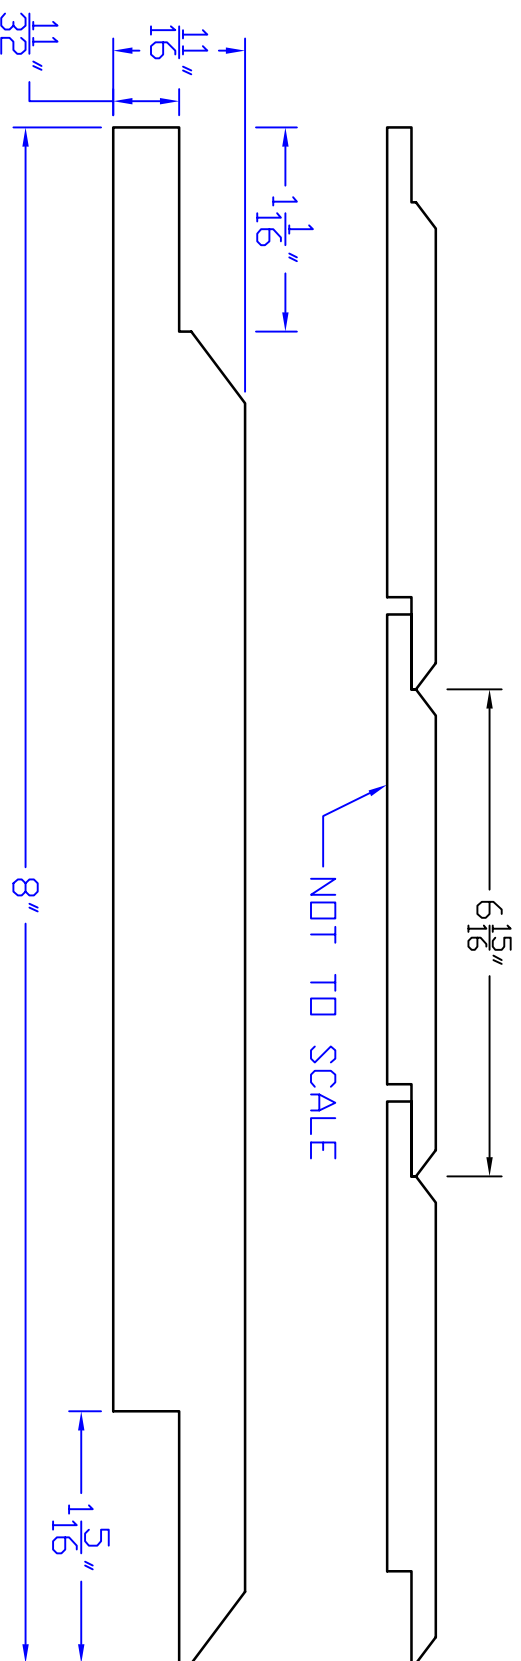

Creative Woodworking N.W., Inc.

1036 S.E. Taylor * Portland, Oregon 97214
Phone:(503) 230-9265 * Fax:(503) 232-9082
www.Creativewoodworkingnw.com

SDSL022

1 1/16" x 8"

VARIOUS WIDTHS AVAILABLE