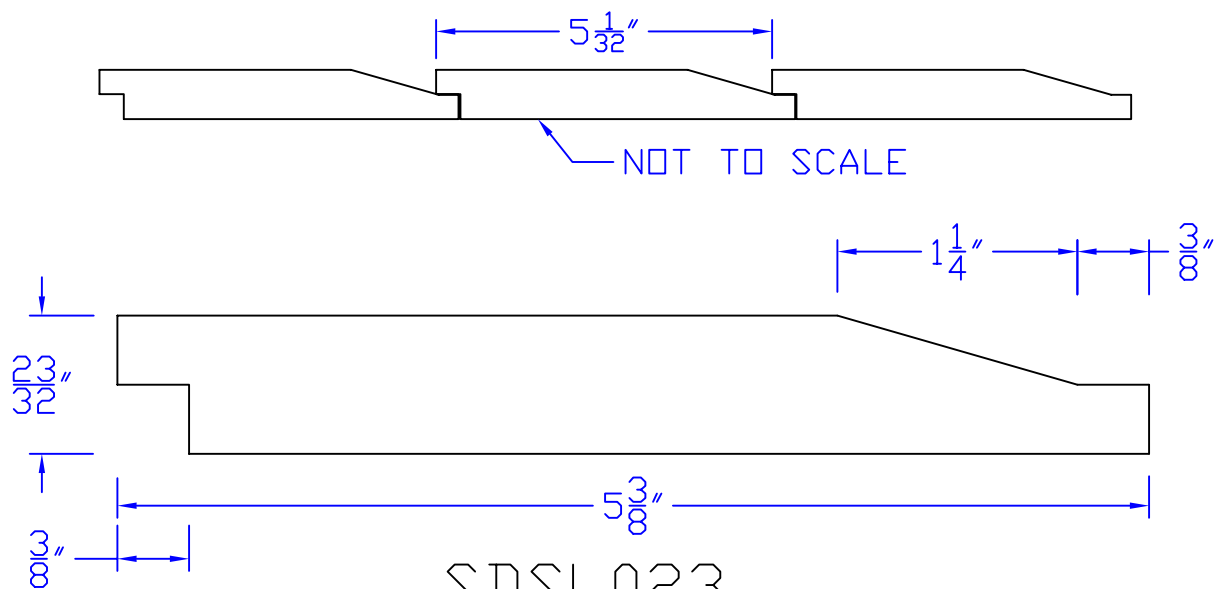

Creative Woodworking N.W., Inc.

1036 S.E. Taylor * Portland, Oregon 97214

Phone:(503) 230-9265 * Fax:(503) 232-9082

www.Creativewoodworkingnw.com

SDSL023

$2\frac{3}{32}$ " x $5\frac{3}{8}$ "

WC101

VARIOUS WIDTHS AVAILABLE