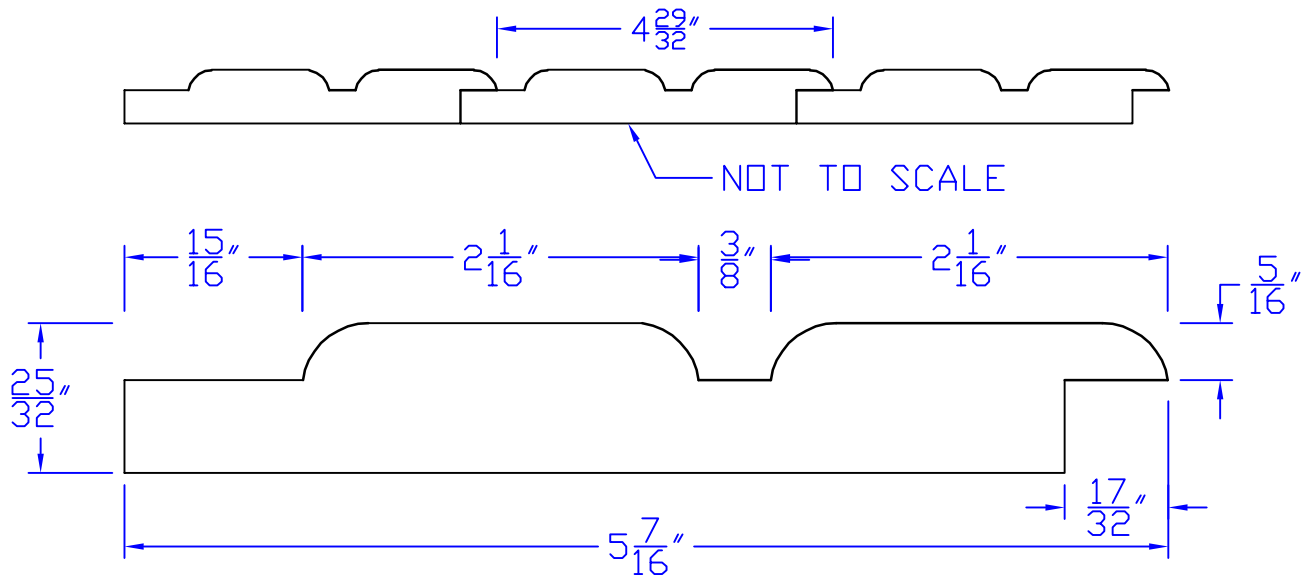

Creative Woodworking N.W., Inc.

1036 S.E. Taylor * Portland, Oregon 97214

Phone:(503) 230-9265 * Fax:(503) 232-9082

www.Creativewoodworkingnw.com

SDSL024
 $25/32" \times 5-7/16"$