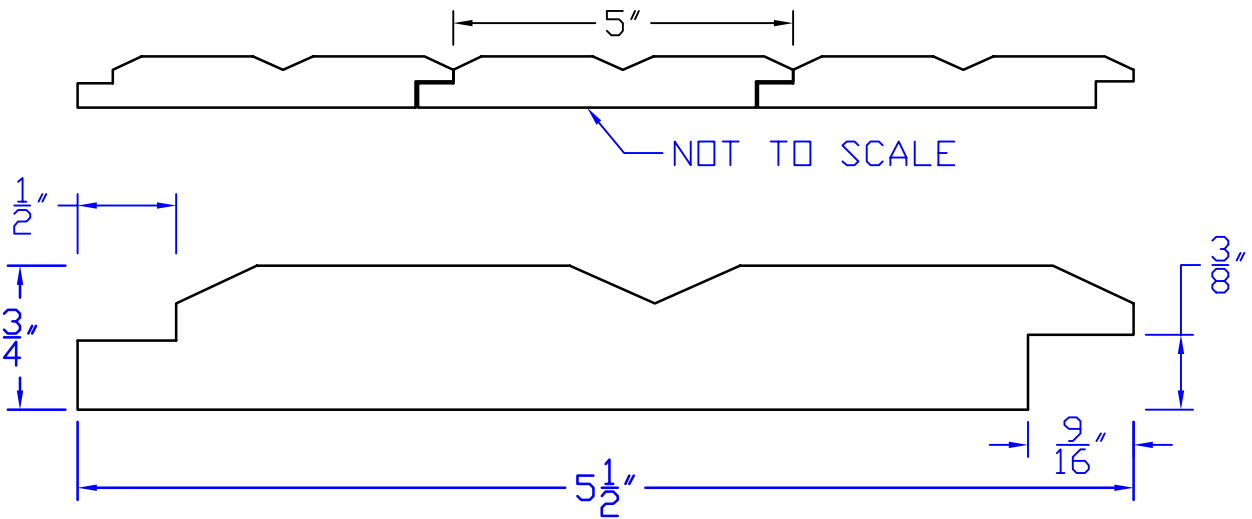

Creative Woodworking N.W., Inc.

1036 S.E. Taylor * Portland, Oregon 97214

Phone:(503) 230-9265 * Fax:(503) 232-9082

www.Creativewoodworkingnw.com

SDSL025
3/4 X 5-1/2