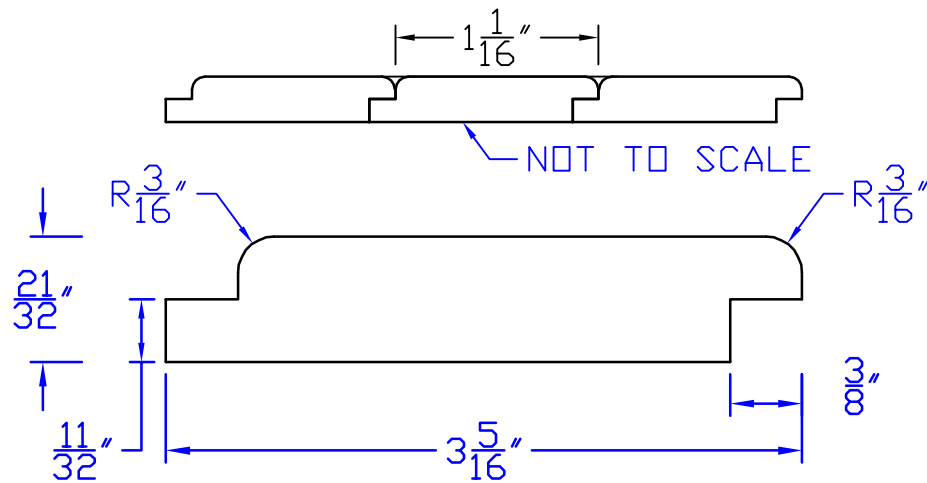

# Creative Woodworking N.W., Inc.

1036 S.E. Taylor \* Portland, Oregon 97214  
Phone:(503) 230-9265 \* Fax:(503) 232-9082  
www.Creativewoodworkingnw.com

SDSL028

$21/32$ "  $\times$   $3-5/16$ "

VARIOUS WIDTHS AVAILABLE