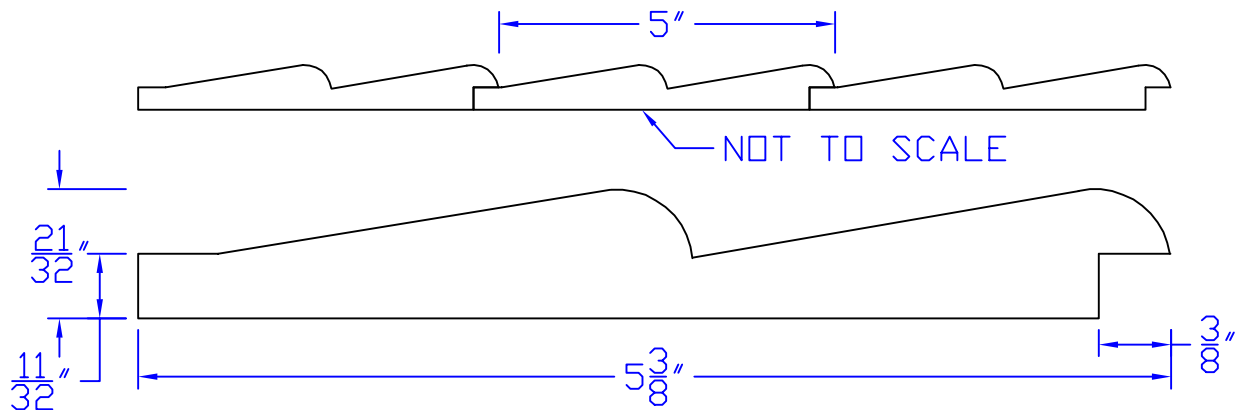

Creative Woodworking N.W., Inc.

1036 S.E. Taylor * Portland, Oregon 97214

Phone:(503) 230-9265 * Fax:(503) 232-9082

www.Creativewoodworkingnw.com

SDSL029
 $21/32" \times 5-3/8"$