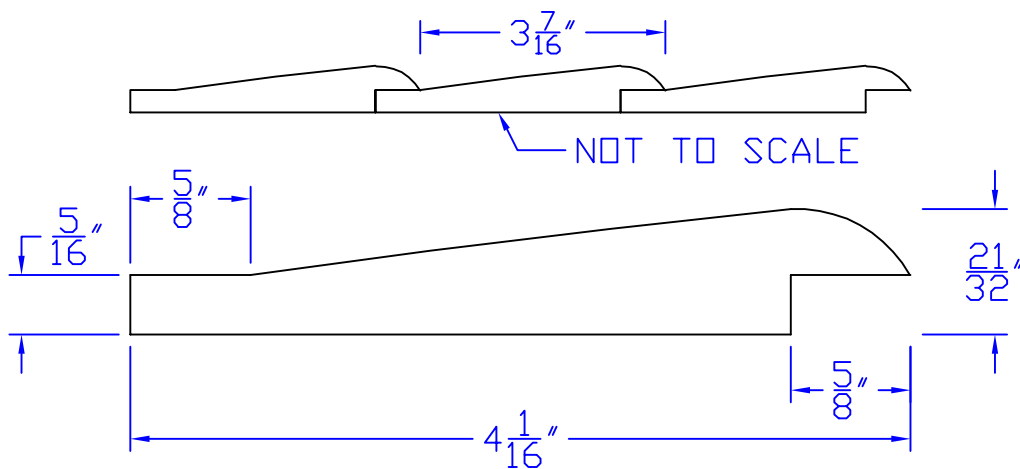

Creative Woodworking N.W., Inc.

1036 S.E. Taylor * Portland, Oregon 97214

Phone:(503) 230-9265 * Fax:(503) 232-9082

www.Creativewoodworkingnw.com

SDSL031

$2\frac{1}{32}$ " \times $4\frac{1}{16}$ "