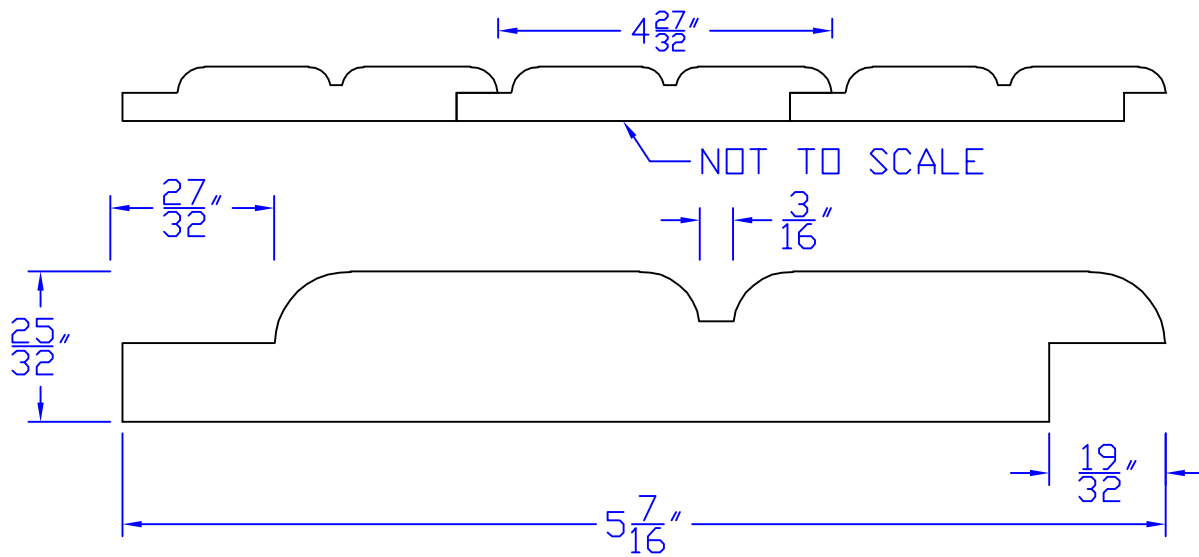

# Creative Woodworking N.W., Inc.

1036 S.E. Taylor \* Portland, Oregon 97214

Phone:(503) 230-9265 \* Fax:(503) 232-9082

www.Creativewoodworkingnw.com

SDSL033  
 $25/32$ "  $\times$   $5-7/16$ "