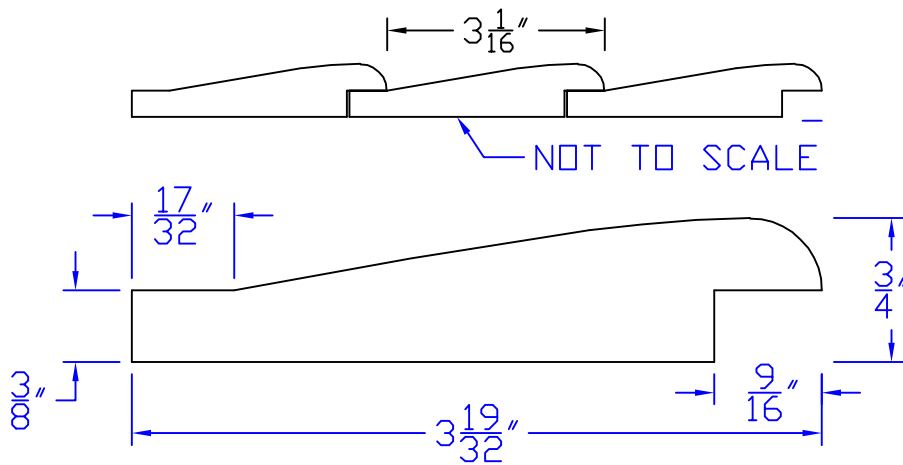

Creative Woodworking N.W., Inc.

1036 S.E. Taylor * Portland, Oregon 97214

Phone:(503) 230-9265 * Fax:(503) 232-9082

www.Creativewoodworkingnw.com

SDSL035

$\frac{3}{4}$ " x $3\frac{19}{32}$ "