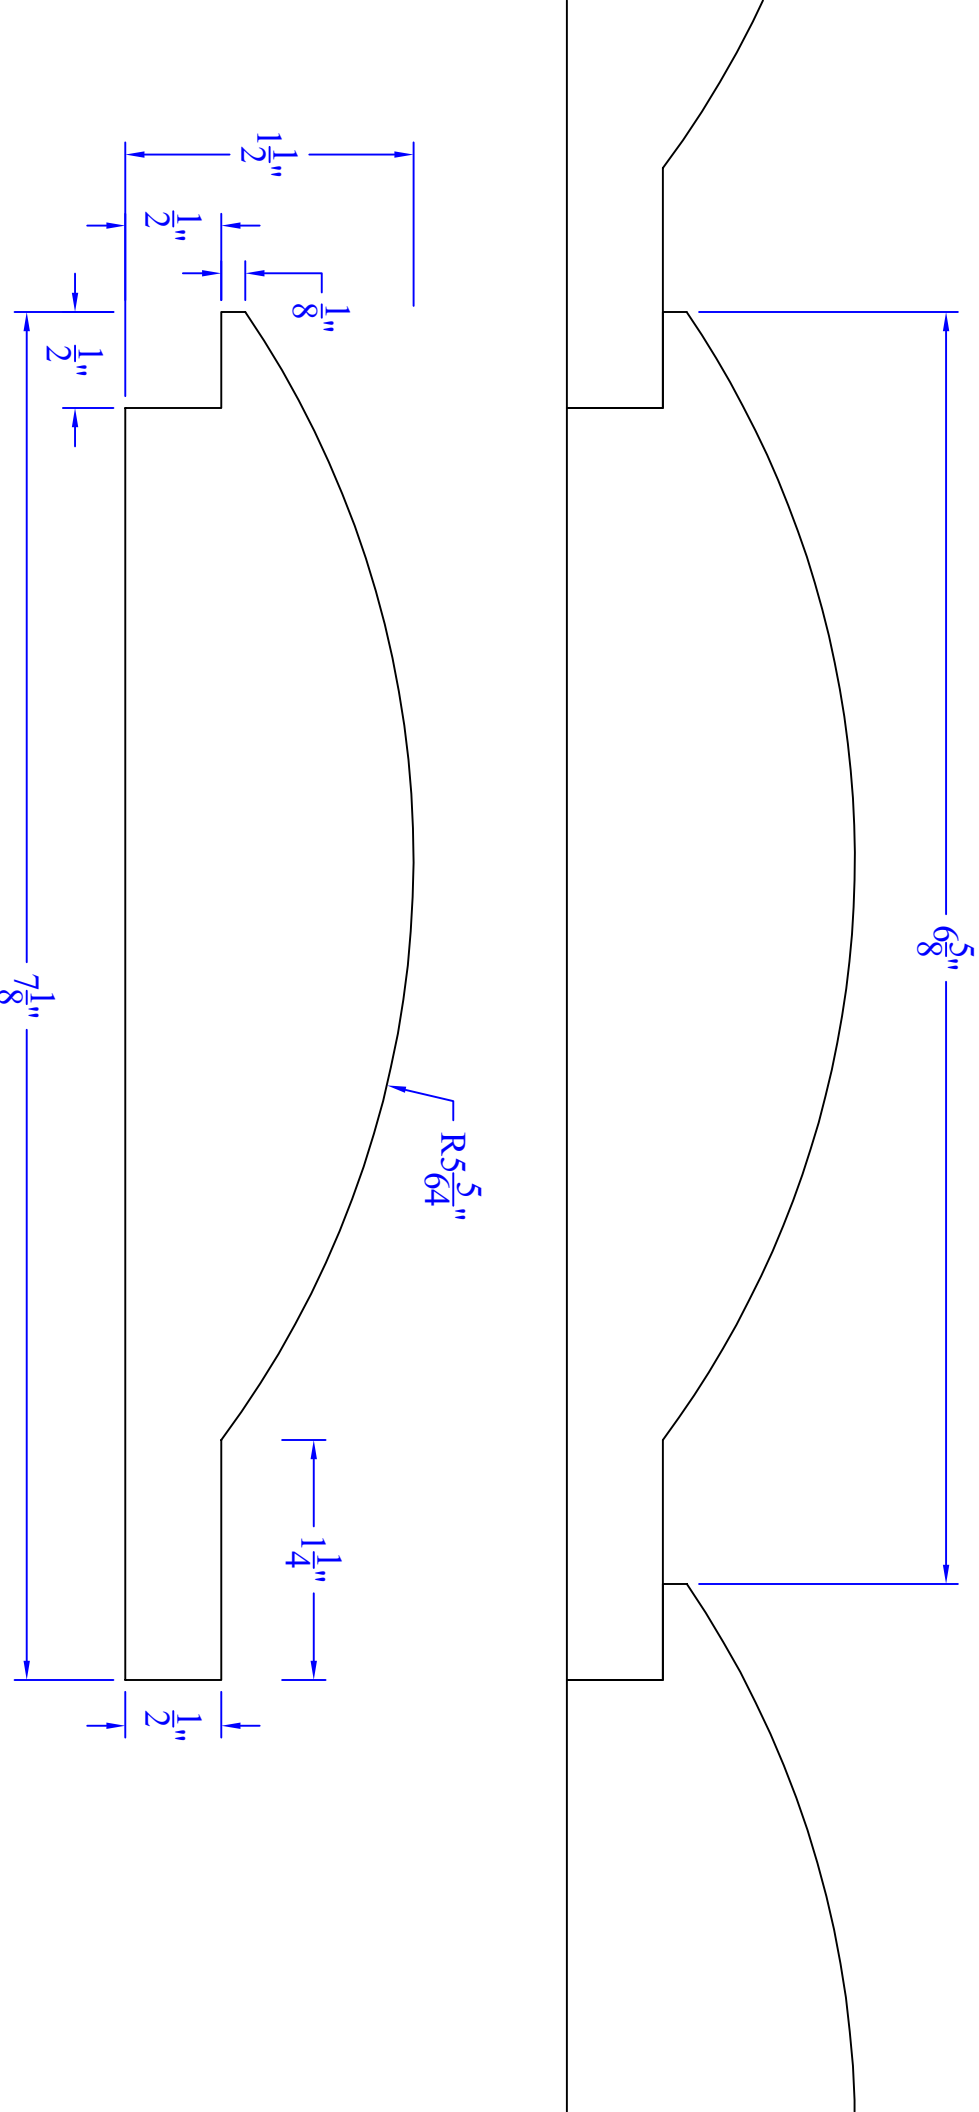

Creative Woodworking N.W., Inc.

1036 S.E. Taylor * Portland, Oregon 97214

Phone:(503) 230-9265 * Fax:(503) 232-9082

www.Creativewoodworkingnw.com

SDSL036

1-1/2" X 7-1/8"