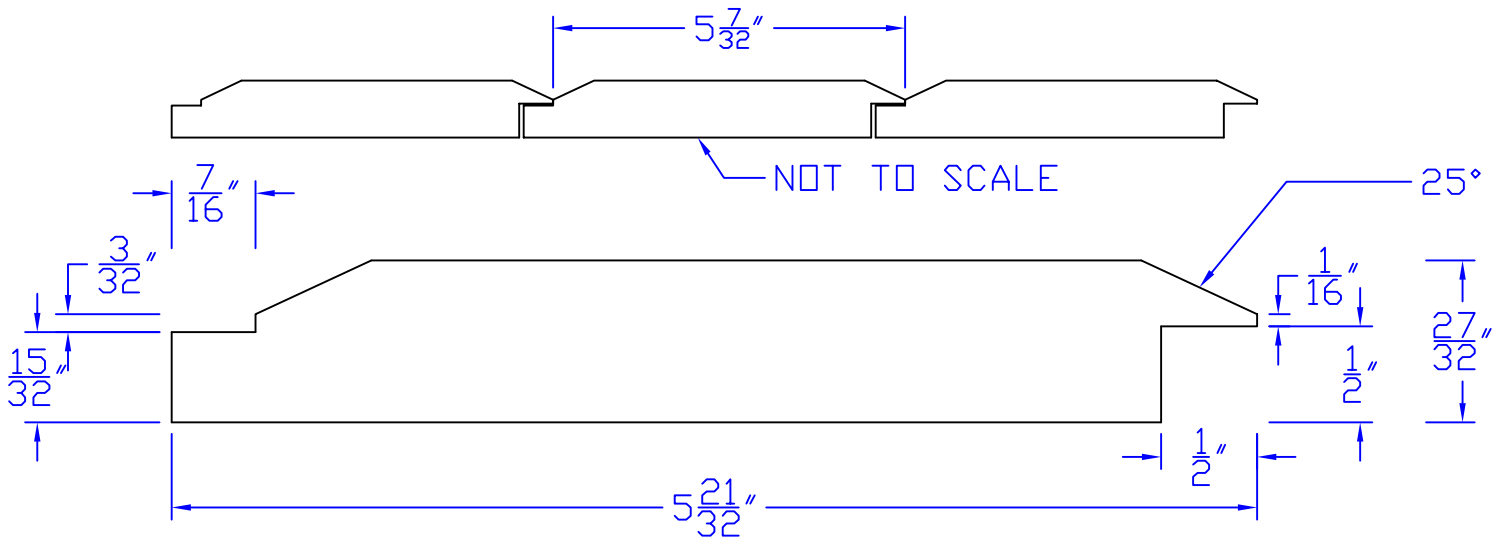

Creative Woodworking N.W., Inc.

1036 S.E. Taylor * Portland, Oregon 97214

Phone:(503) 230-9265 * Fax:(503) 232-9082

www.Creativewoodworkingnw.com

SDSL037

$\frac{27}{32}$ " x $5\frac{21}{32}$ "