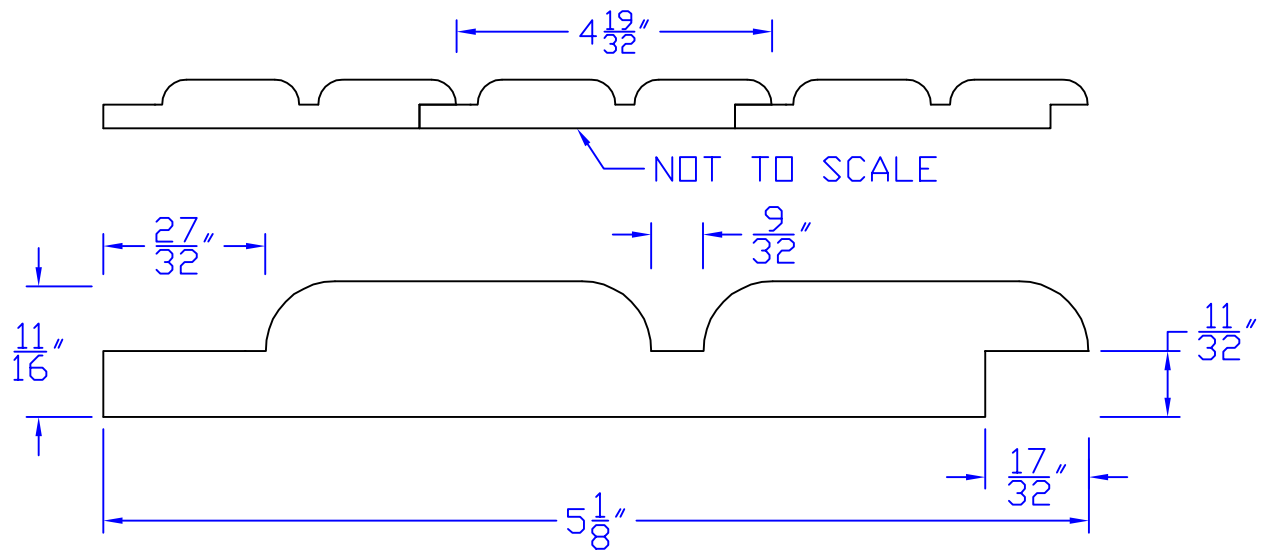

Creative Woodworking N.W., Inc.

1036 S.E. Taylor * Portland, Oregon 97214

Phone:(503) 230-9265 * Fax:(503) 232-9082

www.Creativewoodworkingnw.com

SDSL038

$11/16" \times 5-1/8"$