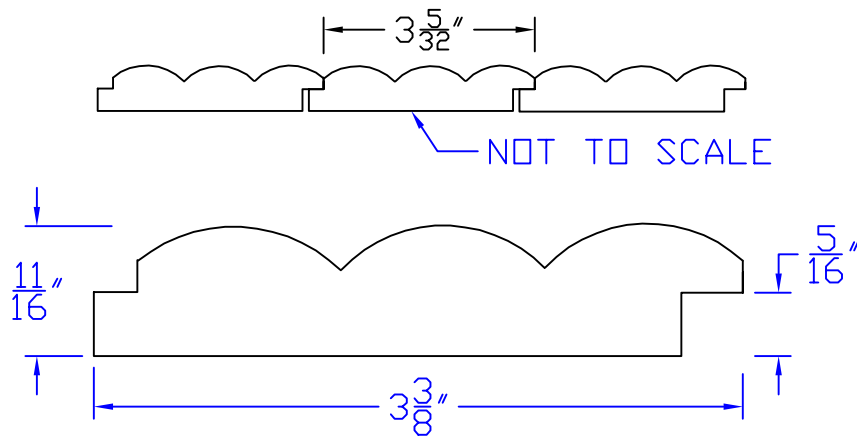

Creative Woodworking N.W., Inc.

1036 S.E. Taylor * Portland, Oregon 97214

Phone:(503) 230-9265 * Fax:(503) 232-9082

www.Creativewoodworkingnw.com

SDSL039

$11/16$ " \times $3-3/8$ "