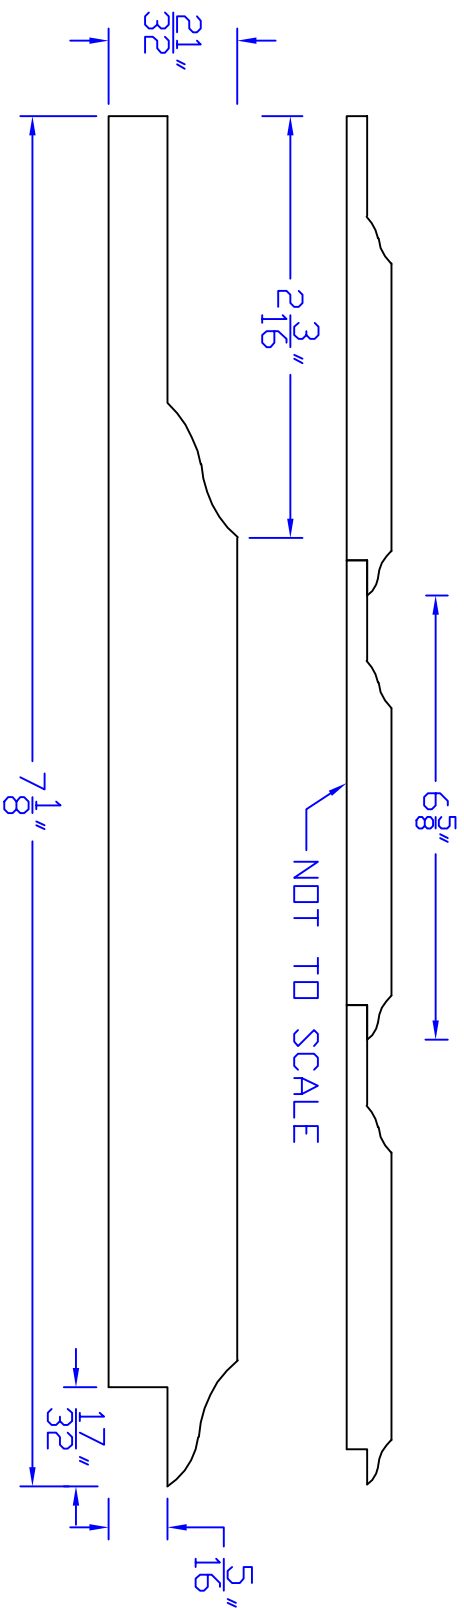

# Creative Woodworking N.W., Inc.

1036 S.E. Taylor \* Portland, Oregon 97214  
Phone:(503) 230-9265 \* Fax:(503) 232-9082  
[www.Creativewoodworkingnw.com](http://www.Creativewoodworkingnw.com)

SDSL041

21/32" X 7-1/8"