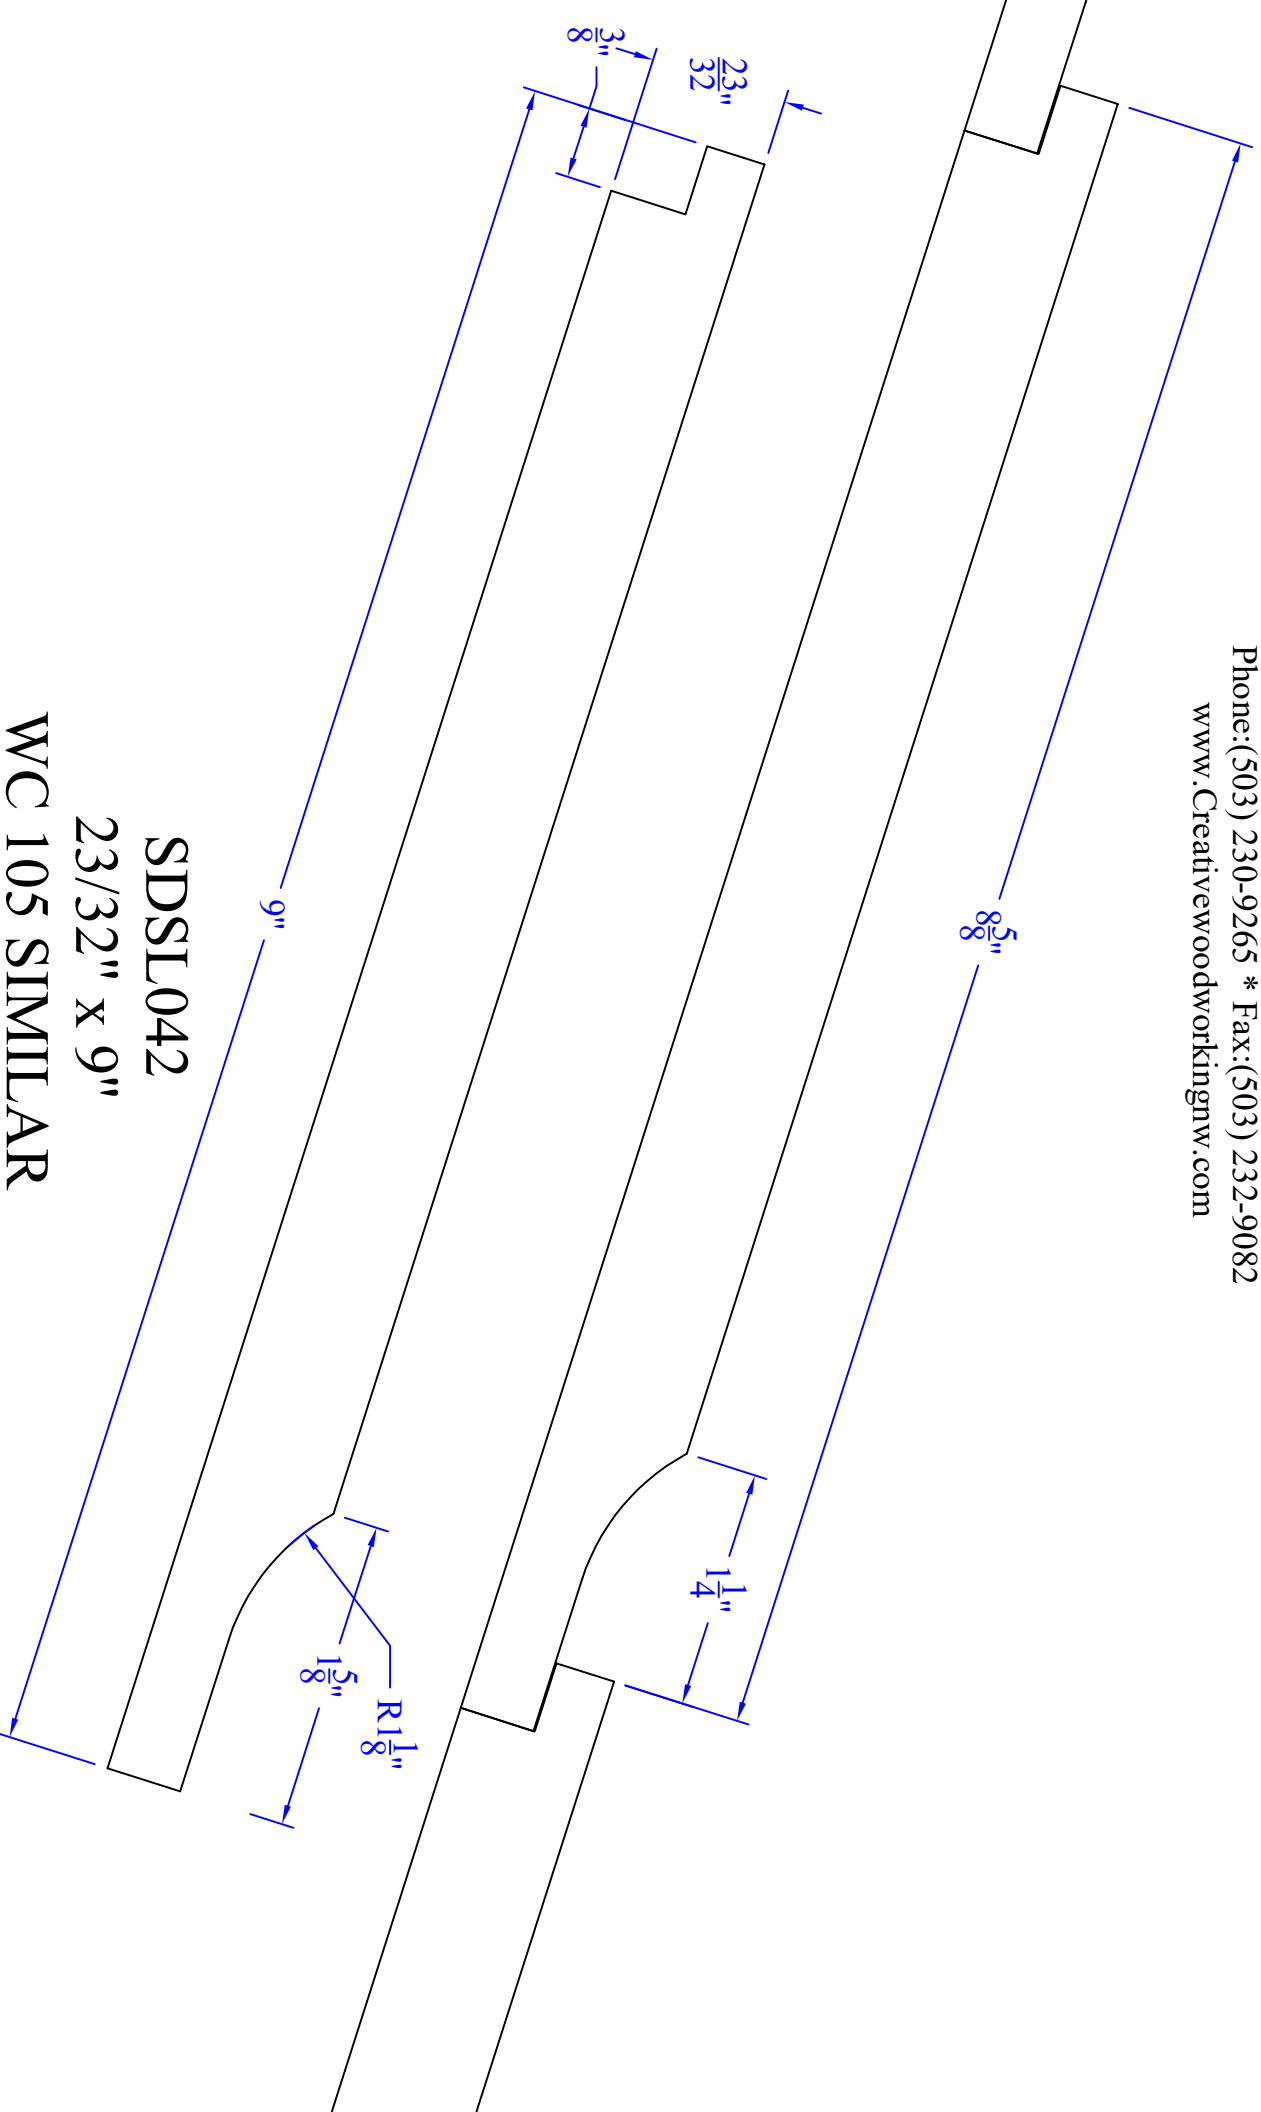

Creative Woodworking N.W., Inc.

1036 S.E. Taylor * Portland, Oregon 97214
Phone:(503) 230-9265 * Fax:(503) 232-9082
www.Creativewoodworkingnw.com

SDSL042

23/32" X 9"

WC 105 SIMILAR