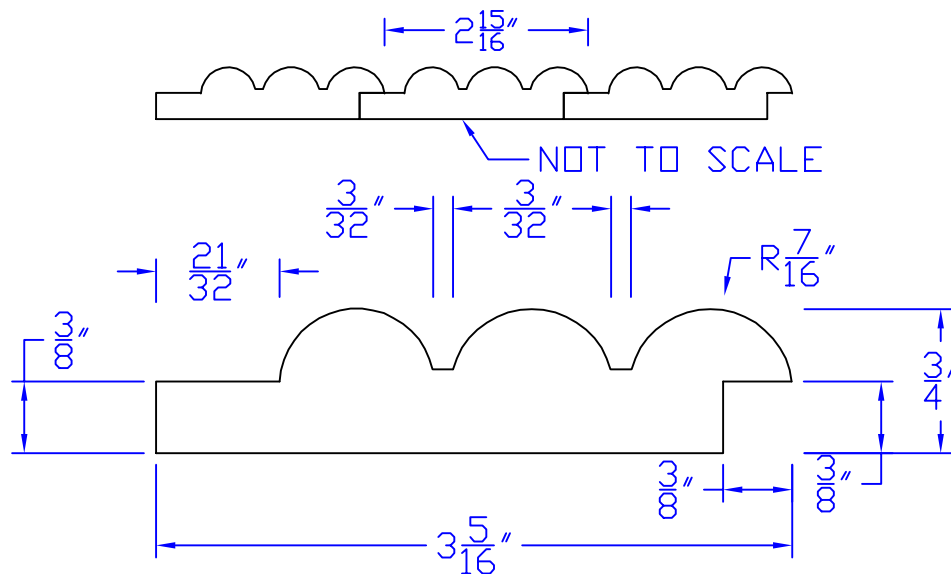

Creative Woodworking N.W., Inc.

1036 S.E. Taylor * Portland, Oregon 97214

Phone:(503) 230-9265 * Fax:(503) 232-9082

www.Creativewoodworkingnw.com

SDSL044
 $3/4"$ X $3-5/16"$