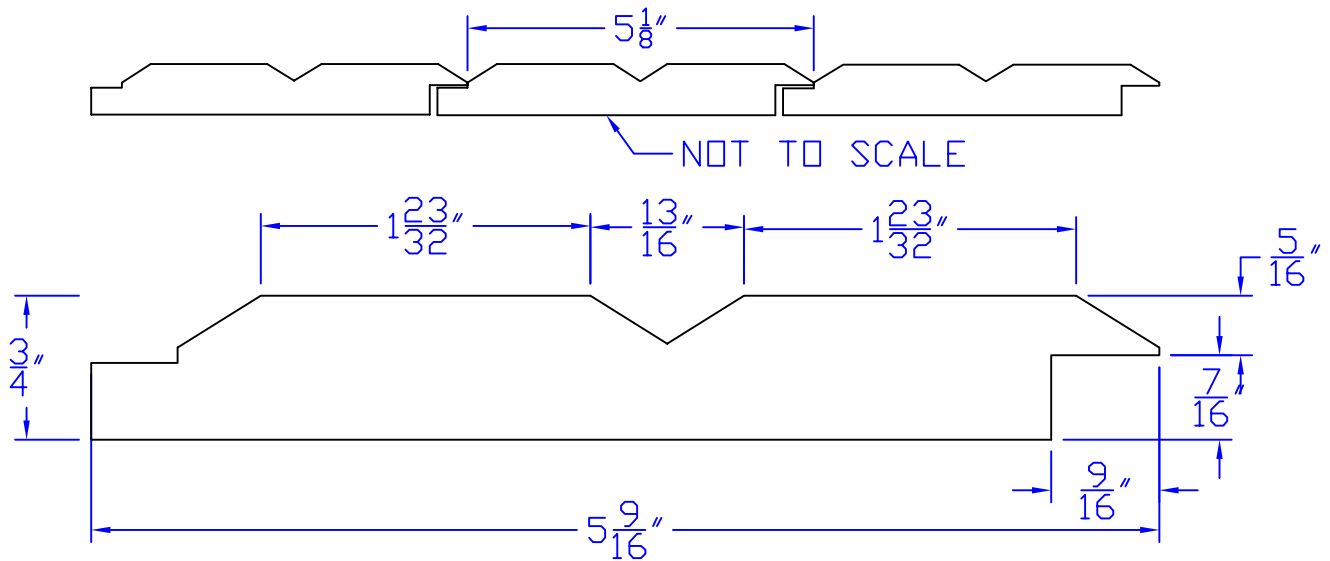

# Creative Woodworking N.W., Inc.

1036 S.E. Taylor \* Portland, Oregon 97214

Phone:(503) 230-9265 \* Fax:(503) 232-9082

www.Creativewoodworkingnw.com

SDSL048  
 $\frac{3}{4}" \times 5\frac{9}{16}"$