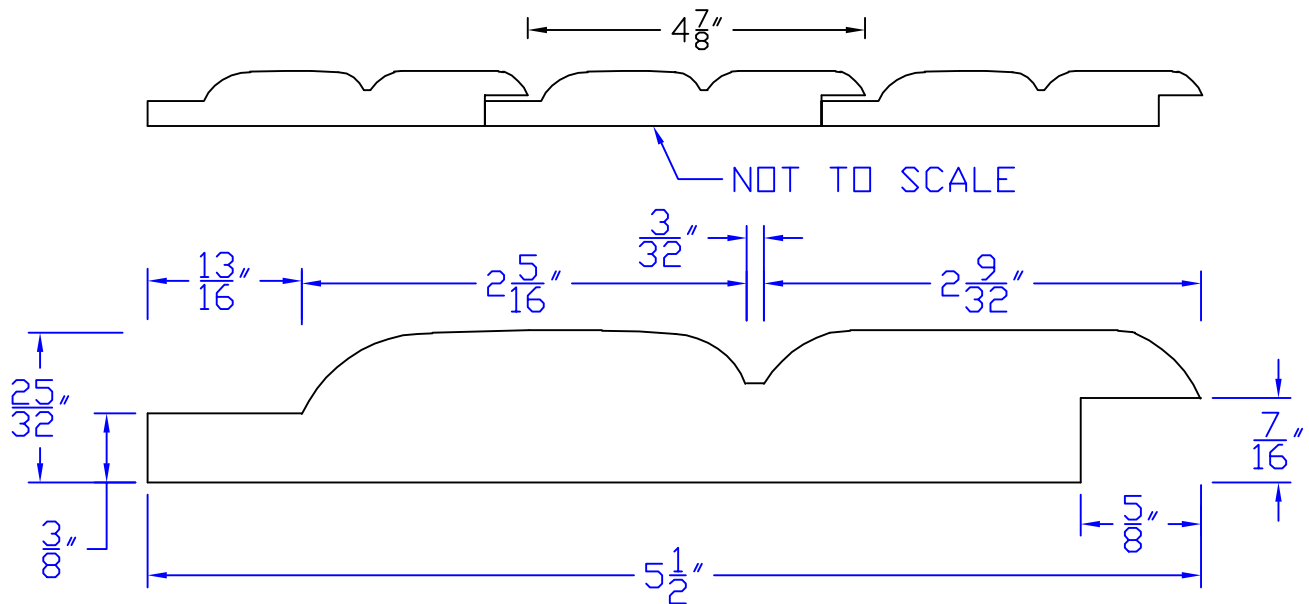

Creative Woodworking N.W., Inc.

1036 S.E. Taylor * Portland, Oregon 97214

Phone:(503) 230-9265 * Fax:(503) 232-9082

www.Creativewoodworkingnw.com

SDSL049

$25/32" \times 5-1/2"$