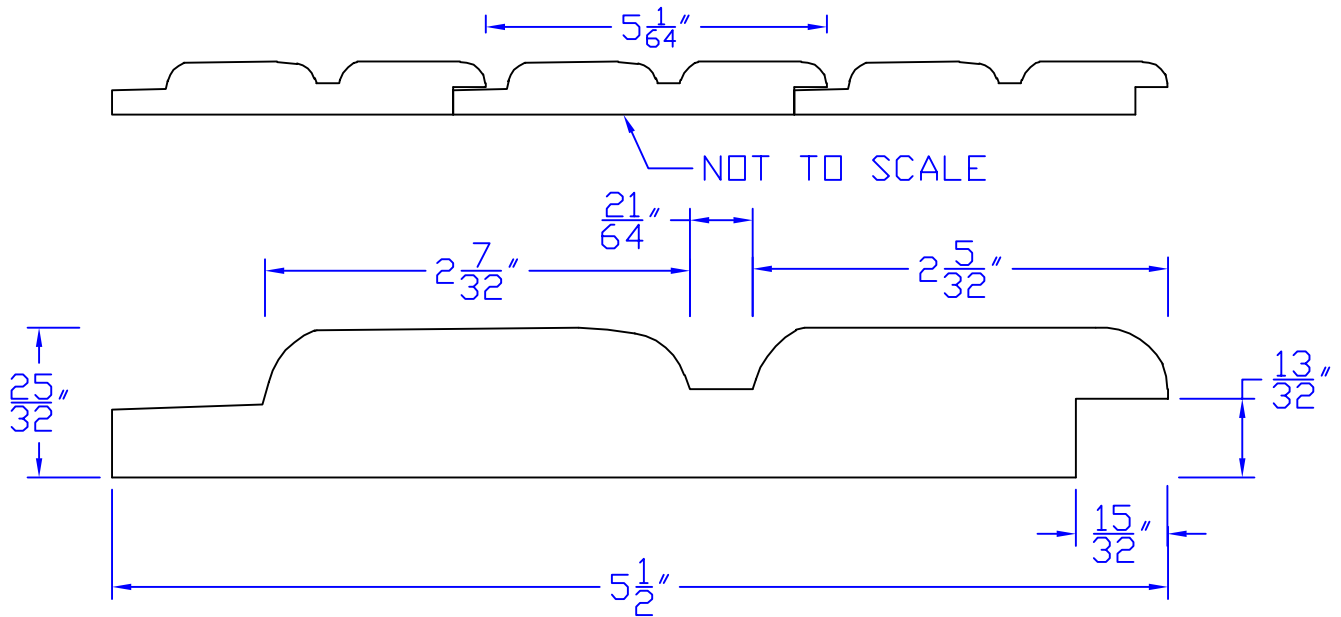

# Creative Woodworking N.W., Inc.

1036 S.E. Taylor \* Portland, Oregon 97214

Phone:(503) 230-9265 \* Fax:(503) 232-9082

www.Creativewoodworkingnw.com

SDSL050  
25/32" x 5 1/2"