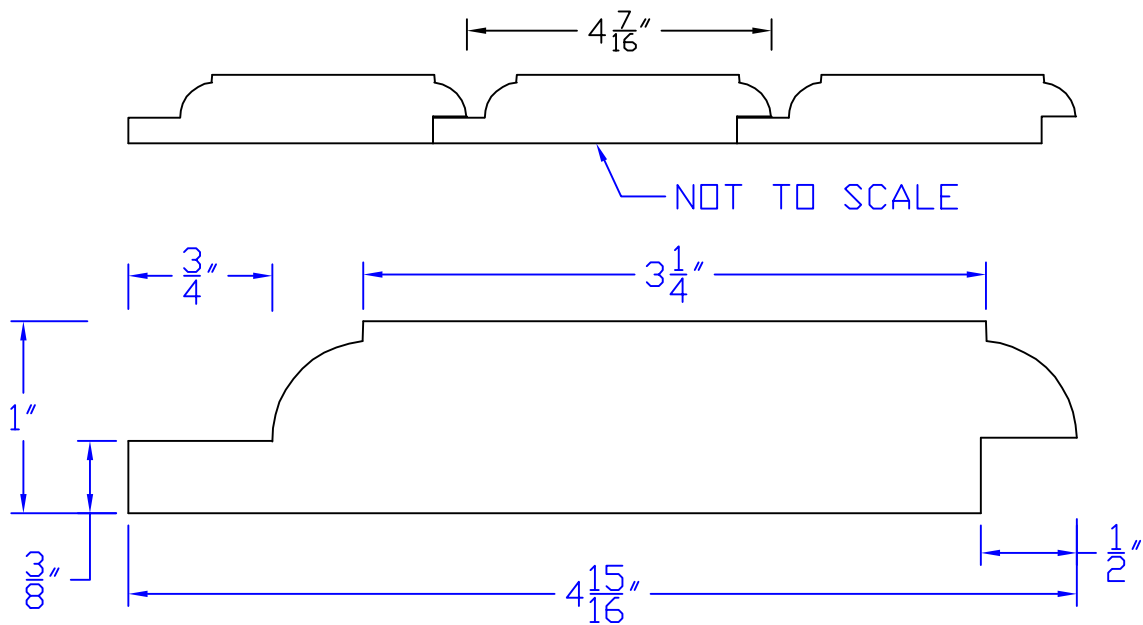

# Creative Woodworking N.W., Inc.

1036 S.E. Taylor \* Portland, Oregon 97214

Phone:(503) 230-9265 \* Fax:(503) 232-9082

www.Creativewoodworkingnw.com

SDSL051

1" x 4-15/16"