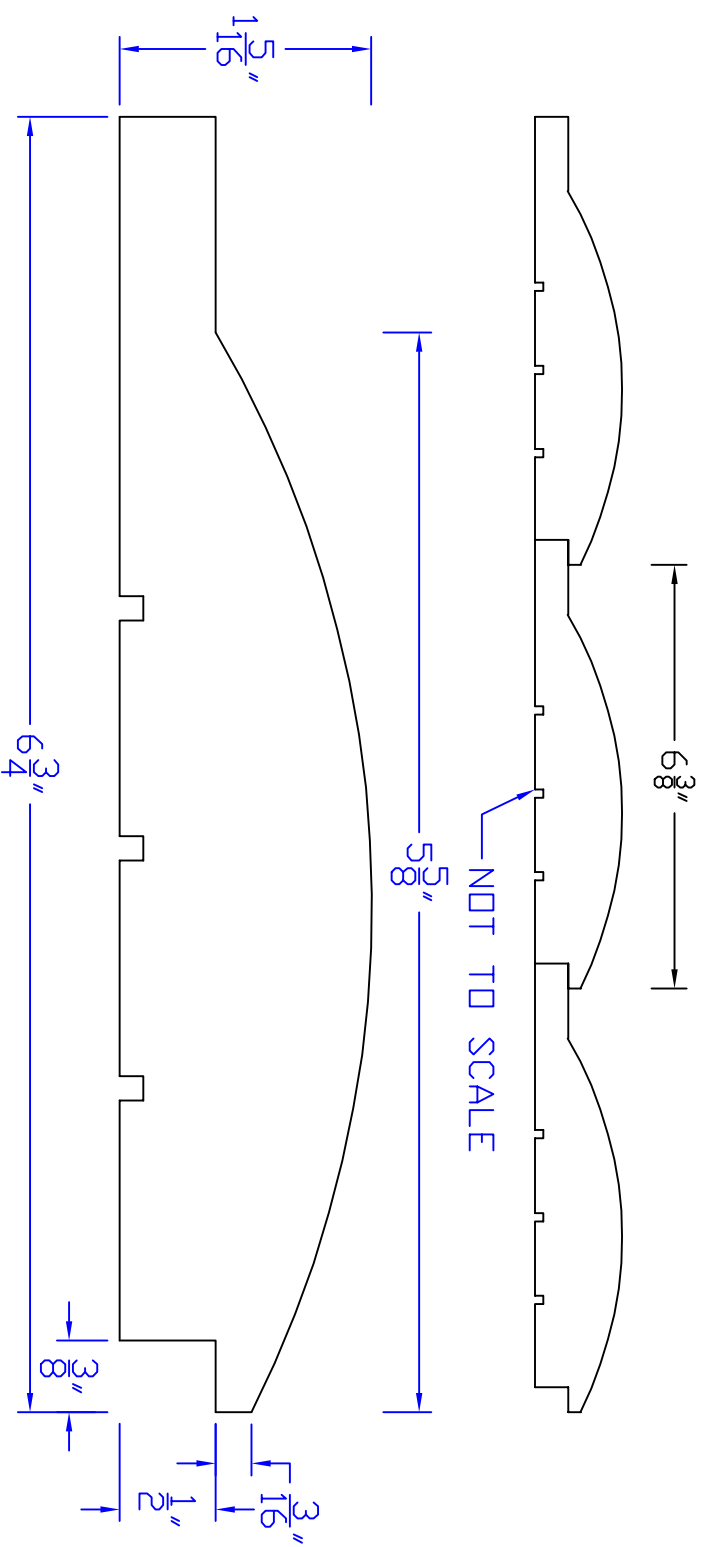

Creative Woodworking N.W., Inc.

1036 S.E. Taylor * Portland, Oregon 97214
Phone:(503) 230-9265 * Fax:(503) 232-9082
www.Creativewoodworkingnw.com

SDSL052

1-5/16" x 6-3/4"