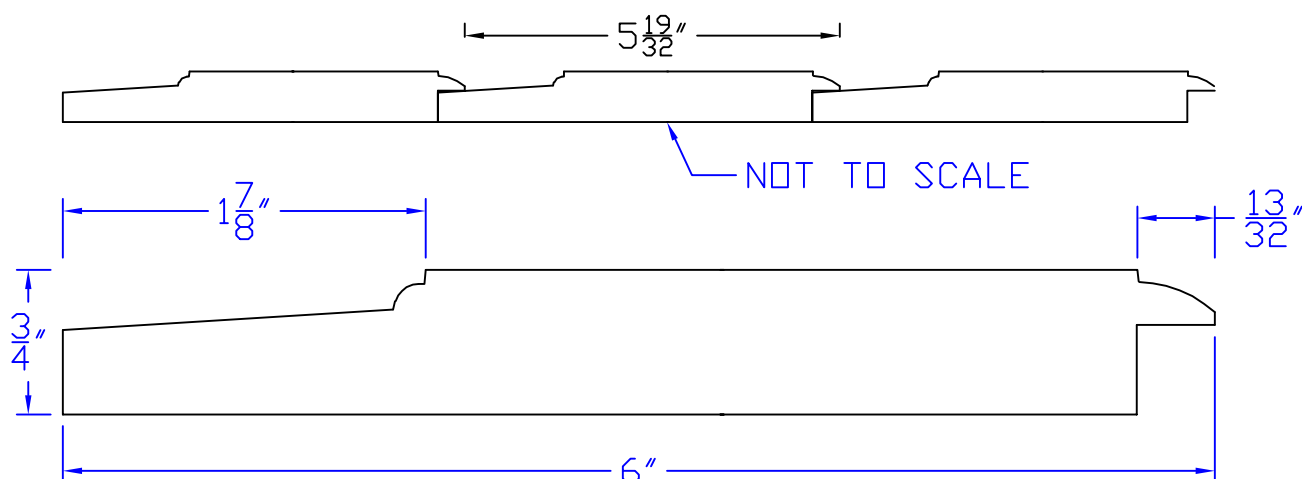

# Creative Woodworking N.W., Inc.

1036 S.E. Taylor \* Portland, Oregon 97214  
Phone:(503) 230-9265 \* Fax:(503) 232-9082  
www.Creativewoodworkingnw.com

SDSL053  
 $\frac{3}{4}$ " x 6"