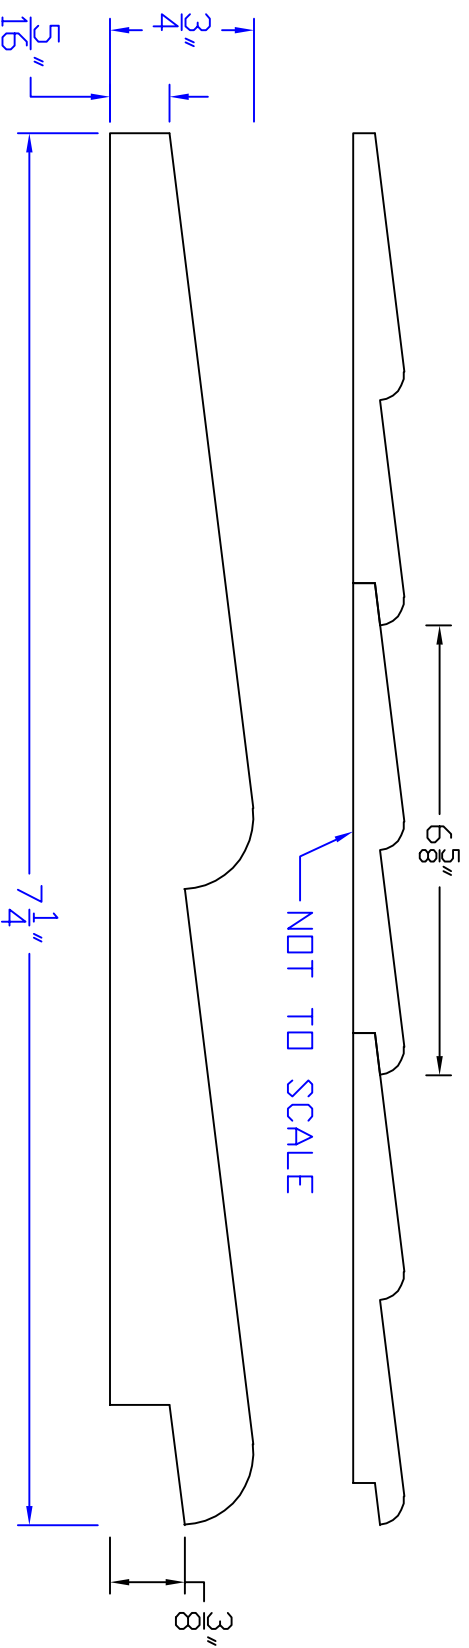

Creative Woodworking N.W., Inc.

1036 S.E. Taylor * Portland, Oregon 97214
Phone:(503) 230-9265 * Fax:(503) 232-9082
www.Creativewoodworkingnw.com

SDSL054

3/4" x 7-1/4