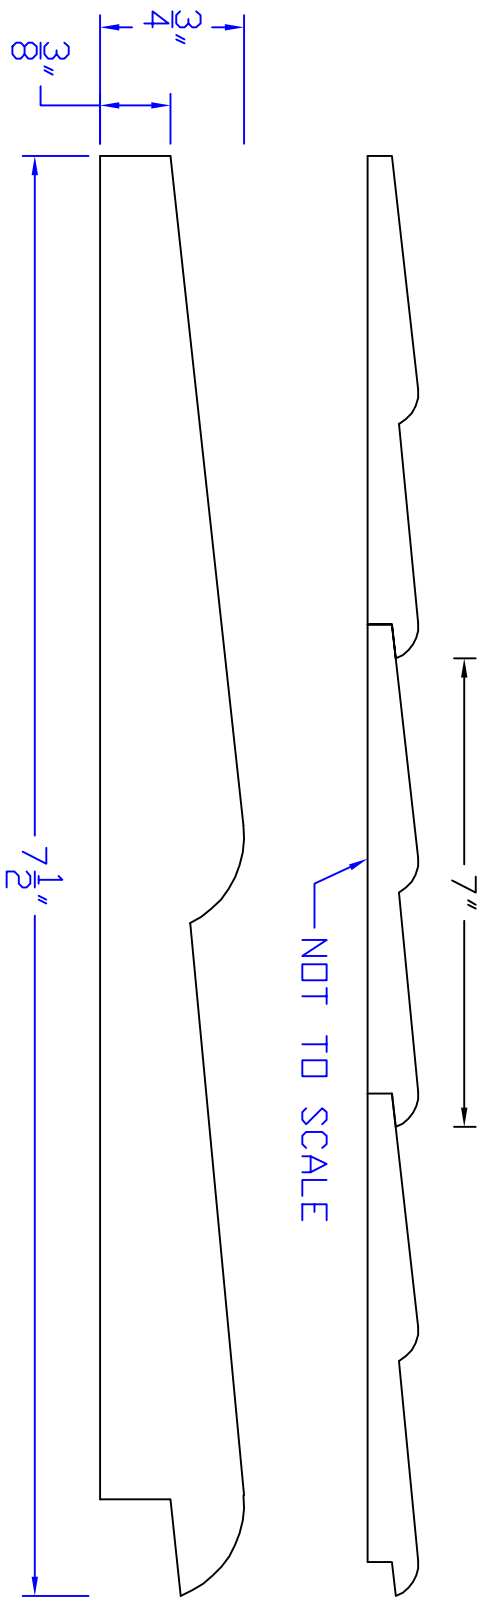

# Creative Woodworking N.W., Inc.

1036 S.E. Taylor \* Portland, Oregon 97214  
Phone:(503) 230-9265 \* Fax:(503) 232-9082  
[www.Creativewoodworkingnw.com](http://www.Creativewoodworkingnw.com)

SDSL055  
3/4" X 7 1/2"