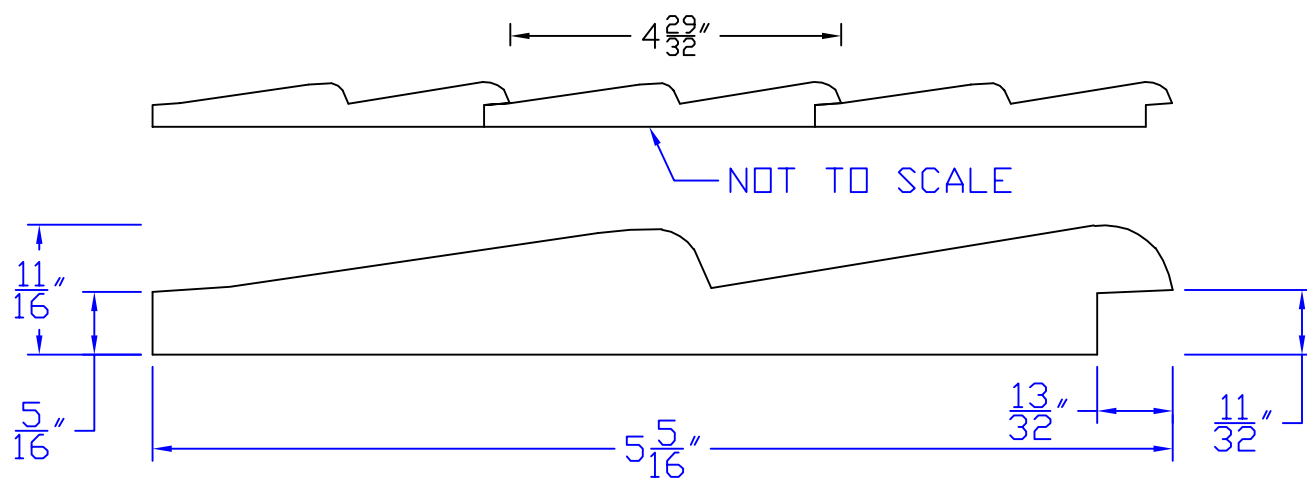

Creative Woodworking N.W., Inc.

1036 S.E. Taylor * Portland, Oregon 97214
Phone:(503) 230-9265 * Fax:(503) 232-9082
www.Creativewoodworkingnw.com

SDSL056

$11/16"$ x $5-5/16"$