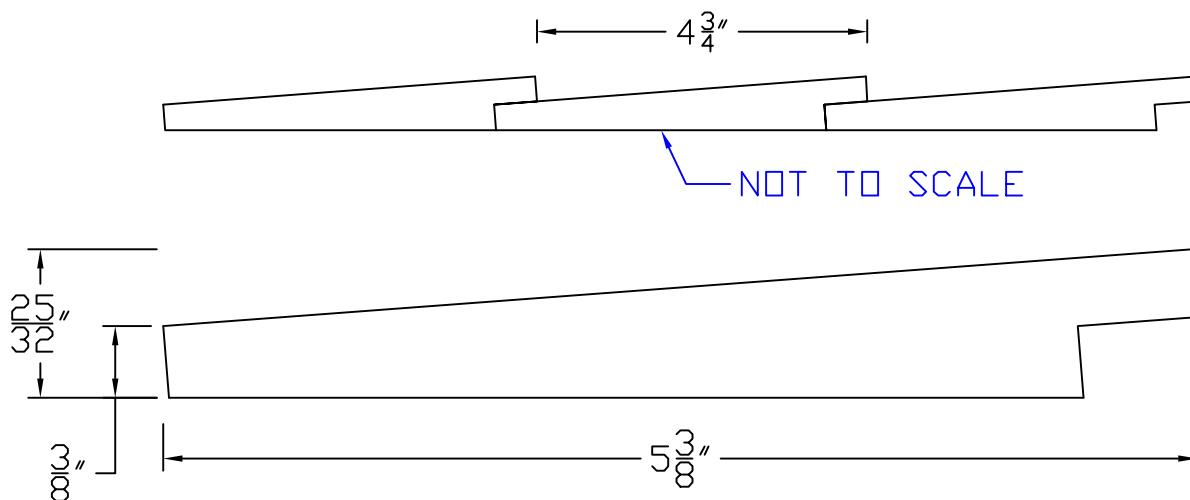

Creative Woodworking N.W., Inc.

1036 S.E. Taylor * Portland, Oregon 97214

Phone:(503) 230-9265 * Fax:(503) 232-9082

www.Creativewoodworkingnw.com

SDSL057
 $25/32$ " \times $5-3/8$ "