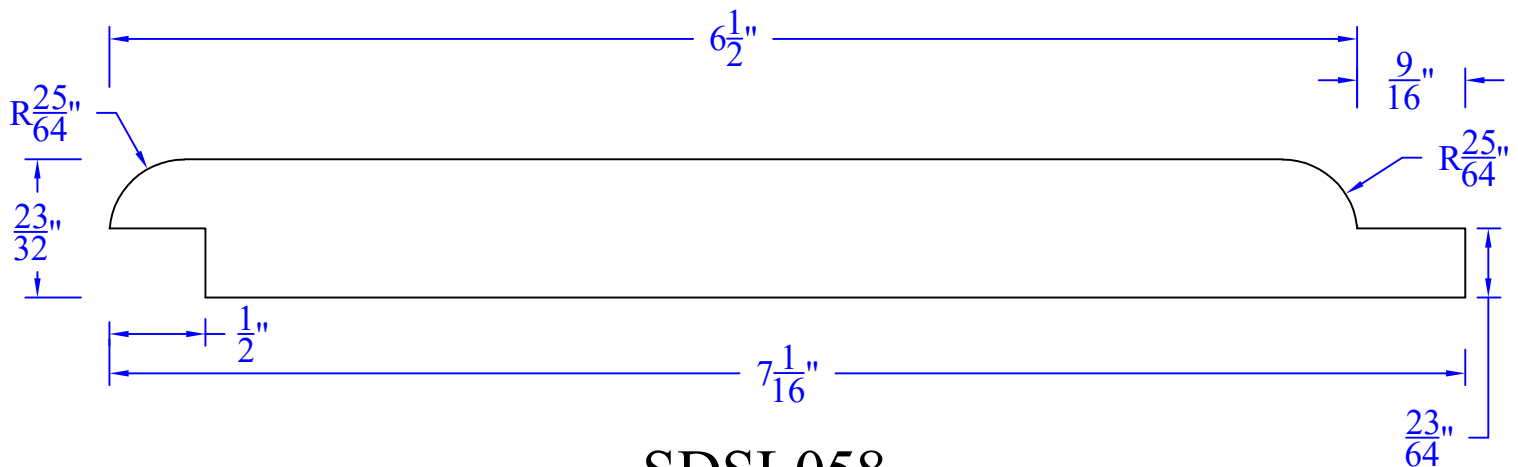

Creative Woodworking N.W., Inc.

1036 S.E. Taylor * Portland, Oregon 97214
Phone:(503) 230-9265 * Fax:(503) 232-9082
www.Creativewoodworkingnw.com

SDSL058

$23/32$ " x $7-1/16$ "

$25/64$ " RADIUS

WP-9 SIMILAR

VARIOUS WIDTHS AVAILABLE