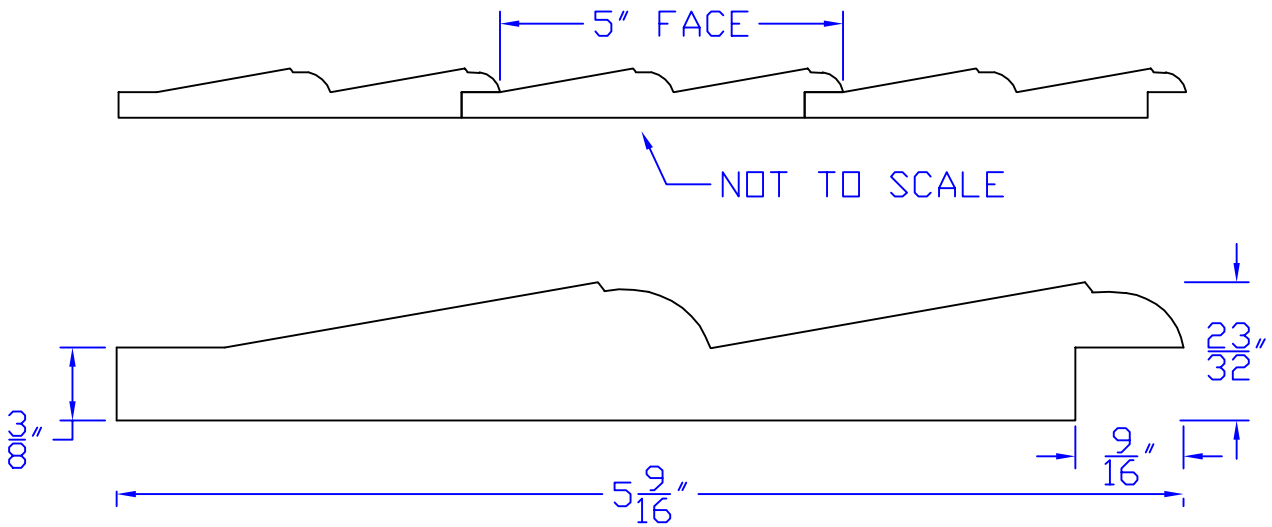

Creative Woodworking N.W., Inc.

1036 S.E. Taylor * Portland, Oregon 97214

Phone:(503) 230-9265 * Fax:(503) 232-9082

www.Creativewoodworkingnw.com

SDSL061

23/32" x 5-9/16"