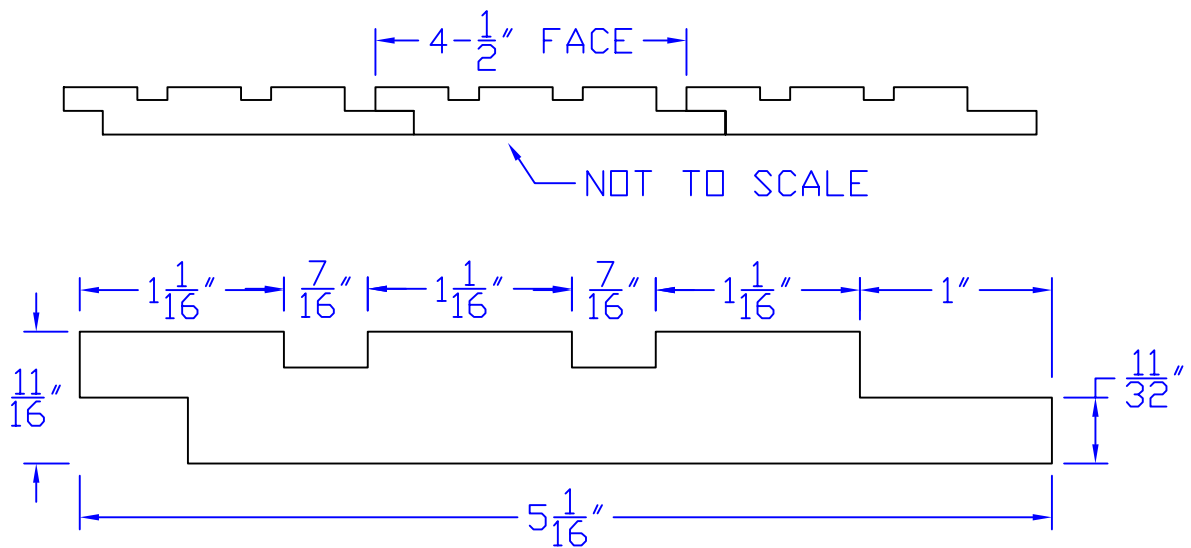

Creative Woodworking N.W., Inc.

1036 S.E. Taylor * Portland, Oregon 97214
Phone:(503) 230-9265 * Fax:(503) 232-9082
www.Creativewoodworkingnw.com

SDSL063
11/16" x 5-1/16"