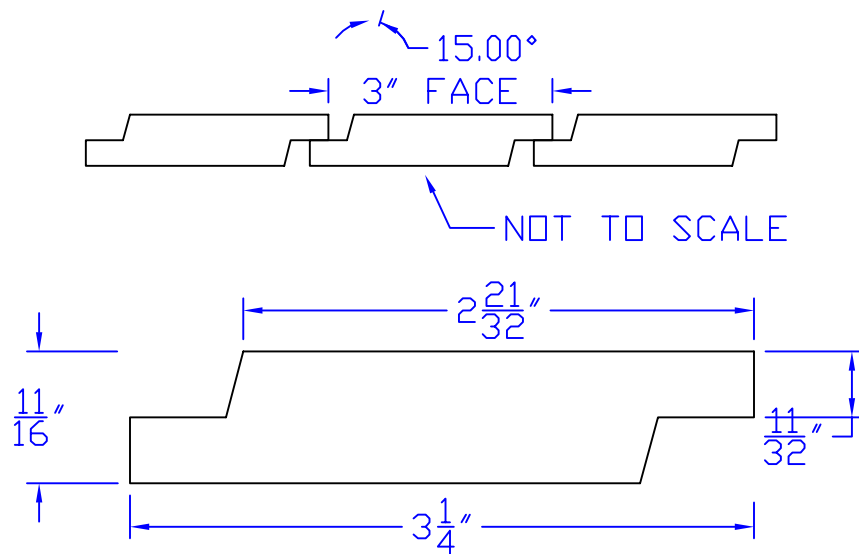

# Creative Woodworking N.W., Inc.

1036 S.E. Taylor \* Portland, Oregon 97214  
Phone:(503) 230-9265 \* Fax:(503) 232-9082  
www.Creativewoodworkingnw.com

SDSL064  
11/16" x 3-1/4"