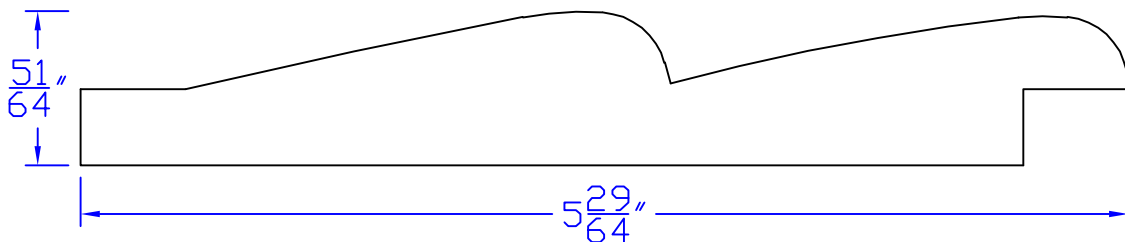

Creative Woodworking N.W., Inc.

1036 S.E. Taylor * Portland, Oregon 97214
Phone:(503) 230-9265 * Fax:(503) 232-9082
www.Creativewoodworkingnw.com

NOT TO SCALE

SDSL065
 $51/64$ " x $5-29/64$ "