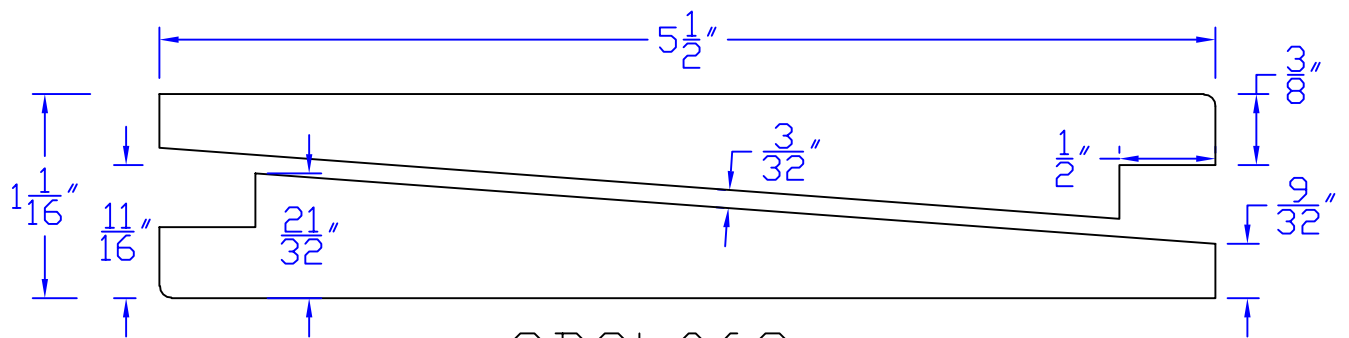

Creative Woodworking N.W., Inc.

1036 S.E. Taylor * Portland, Oregon 97214
Phone:(503) 230-9265 * Fax:(503) 232-9082
www.Creativewoodworkingnw.com

SDSL068
11/16" x 5-1/2"
RUN DOUBLE / SPLIT ON RESAW