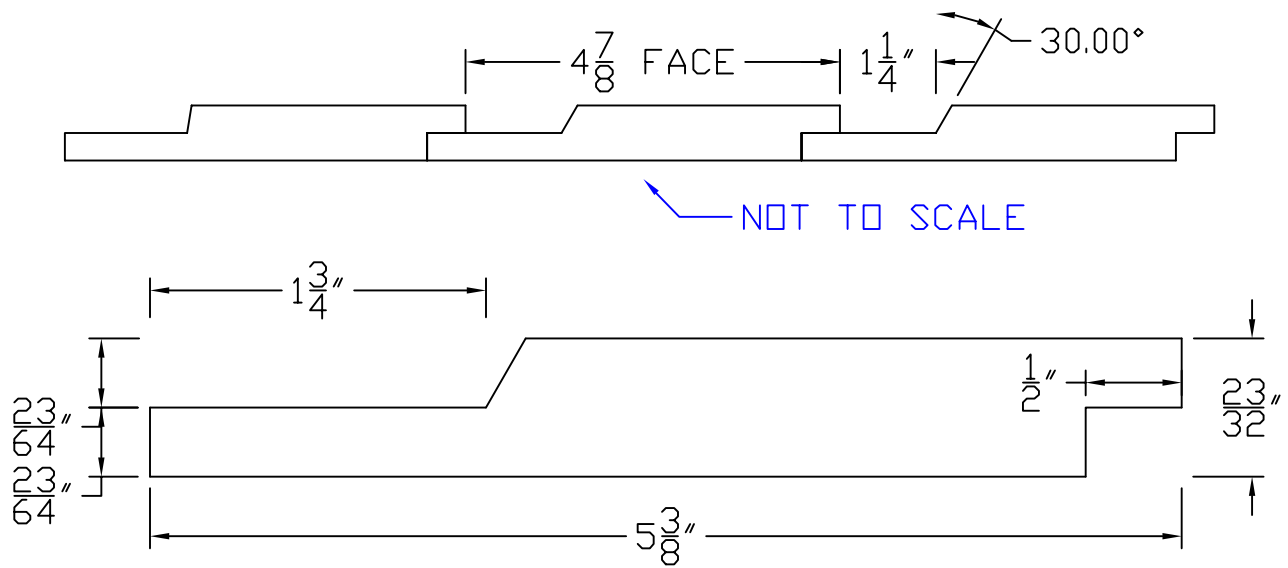

Creative Woodworking N.W., Inc.

1036 S.E. Taylor * Portland, Oregon 97214
Phone:(503) 230-9265 * Fax:(503) 232-9082
www.Creativewoodworkingnw.com

SDSL070
23/32" x 5-3/8"