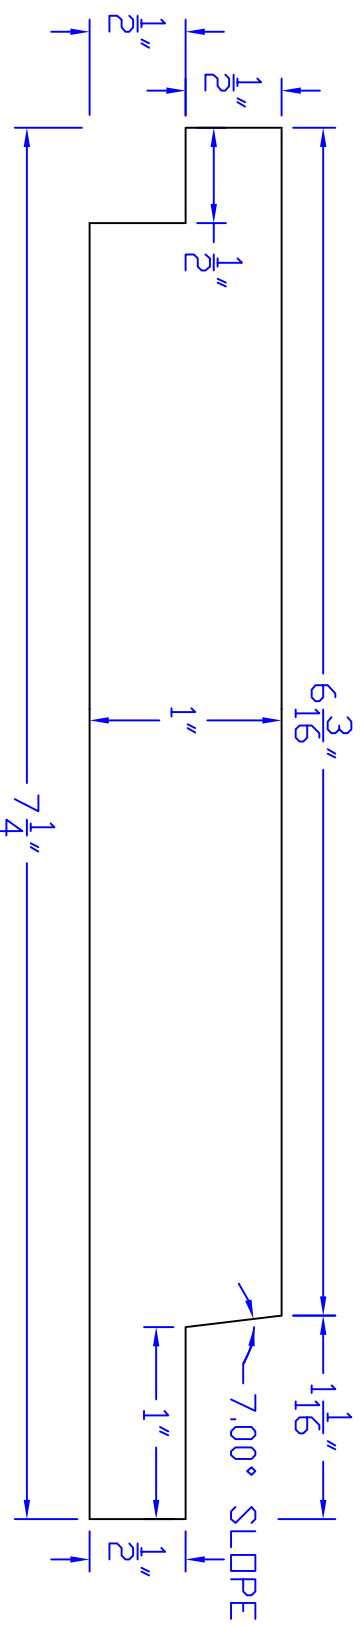

Creative Woodworking N.W., Inc.

1036 S.E. Taylor * Portland, Oregon 97214
Phone:(503) 230-9265 * Fax:(503) 232-9082
www.Creativewoodworkingnw.com

SDSL075
1" X 6-3/16"