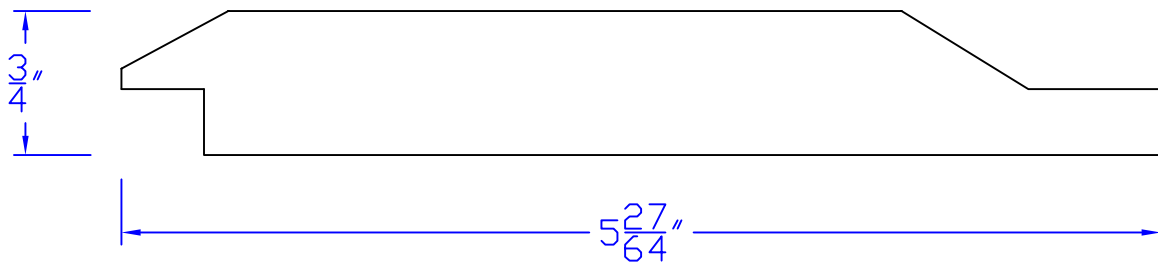

Creative Woodworking N.W., Inc.

1036 S.E. Taylor * Portland, Oregon 97214
Phone:(503) 230-9265 * Fax:(503) 232-9082
www.Creativewoodworkingnw.com

SDSL076
3/4" x 5-27/64"