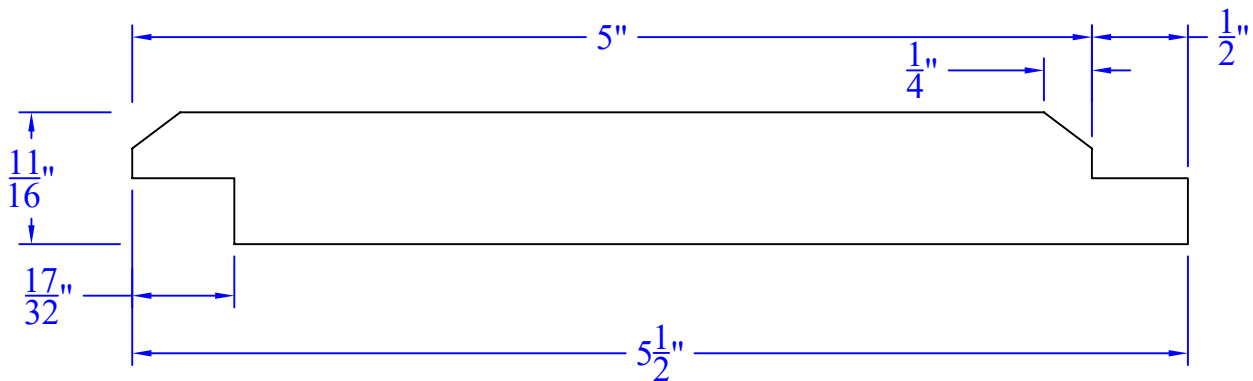

# Creative Woodworking N.W., Inc.

1036 S.E. Taylor \* Portland, Oregon 97214  
Phone:(503) 230-9265 \* Fax:(503) 232-9082  
www.Creativewoodworkingnw.com

SDSL077

$11/16$ " x  $5-1/2$ "

5" Face

VARIOUS WIDTH AVAILABLE