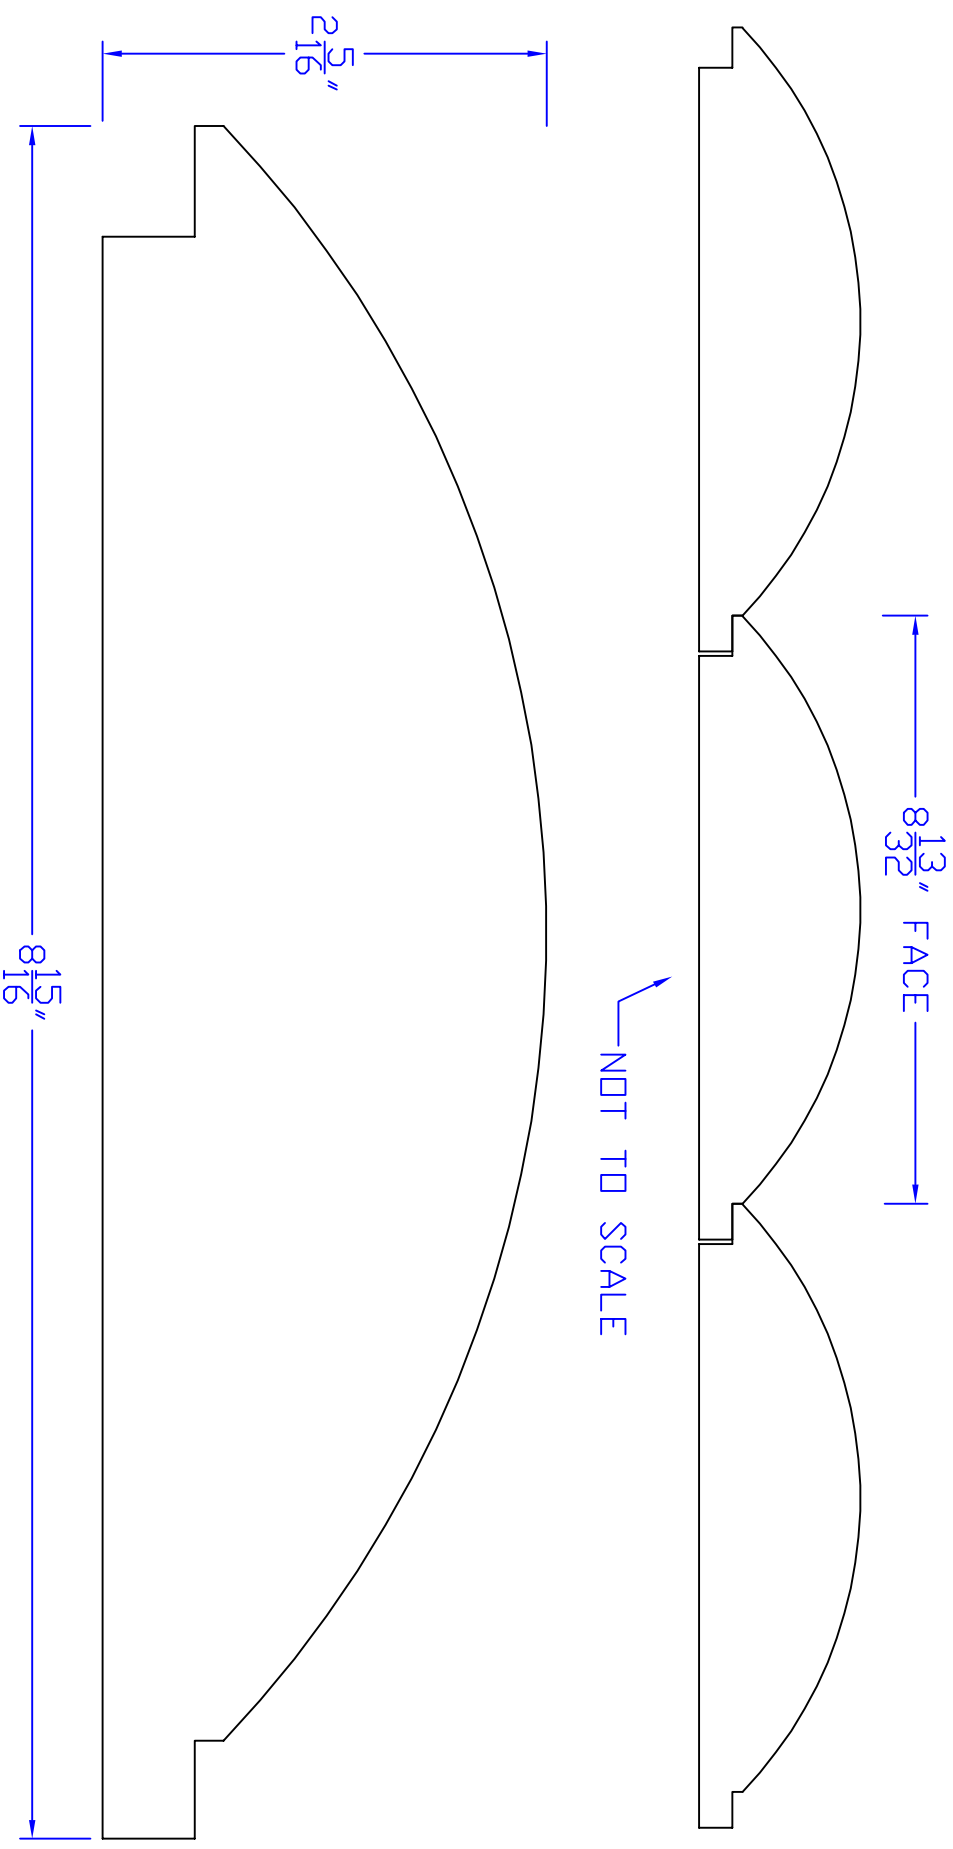

Creative Woodworking N.W., Inc.

1036 S.E. Taylor * Portland, Oregon 97214

Phone:(503) 230-9265 * Fax:(503) 232-9082

www.Creativewoodworkingnw.com

SDSL078

2-5/16" X 8-15/16"

** MUST RUN ON SHAPER ONLY **

©2007 Creative Woodworking N. W., Inc. All Rights Reserved