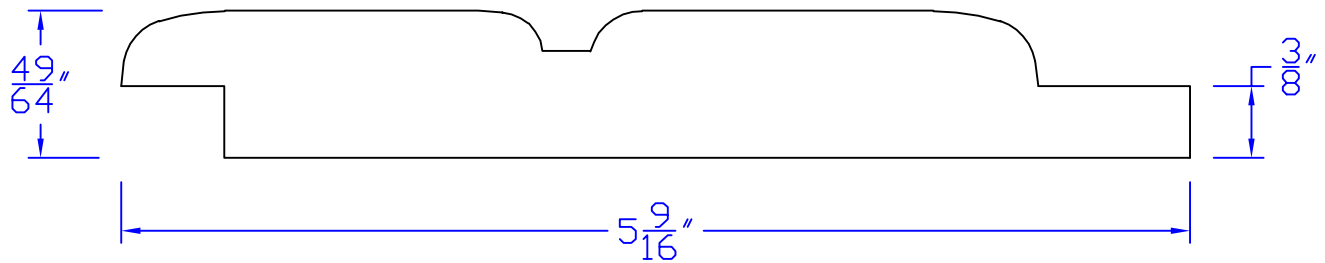

Creative Woodworking N.W., Inc.

1036 S.E. Taylor * Portland, Oregon 97214
Phone:(503) 230-9265 * Fax:(503) 232-9082
www.Creativewoodworkingnw.com

SDSL080
49/64" x 5-9/16